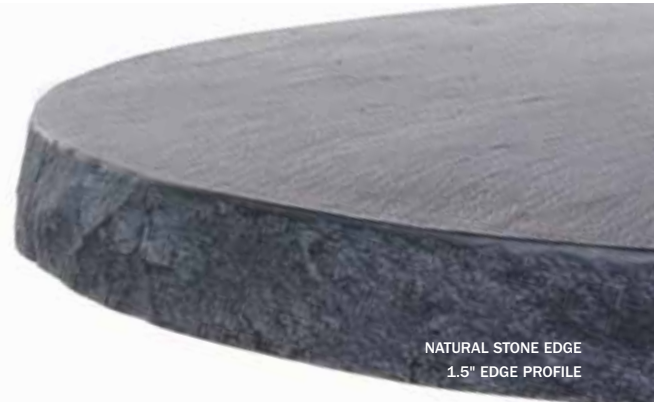

SHOWN IN PHOTO:

SLING SEATING OPTION | FLINT FRAME FINISH

PALISADE HIGH BACK SWIVEL ROCKER | 7E910 | GRANITE

42" x 82" SLATE DINING TABLE | 374282DSL | ORE TOP

SLATE NATURAL SERIES

Cast from the pattern and texture of slate, Homecrest Slate tables feature a rustic elegance that could only be inspired by nature. With industry-leading technology, Homecrest Slate tables are as beautifully authentic in appearance as they are tough and enduring, making these tables a favorite in homes across the country.