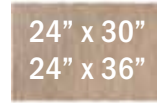

TOP
24" x 30" - C2430XSL (no Hole)
24" x 36" - C2436XSL (no Hole)

BASES
Side 2024B (24" x 30")
Café 1900B
Balcony 1934B
Bar 0900B