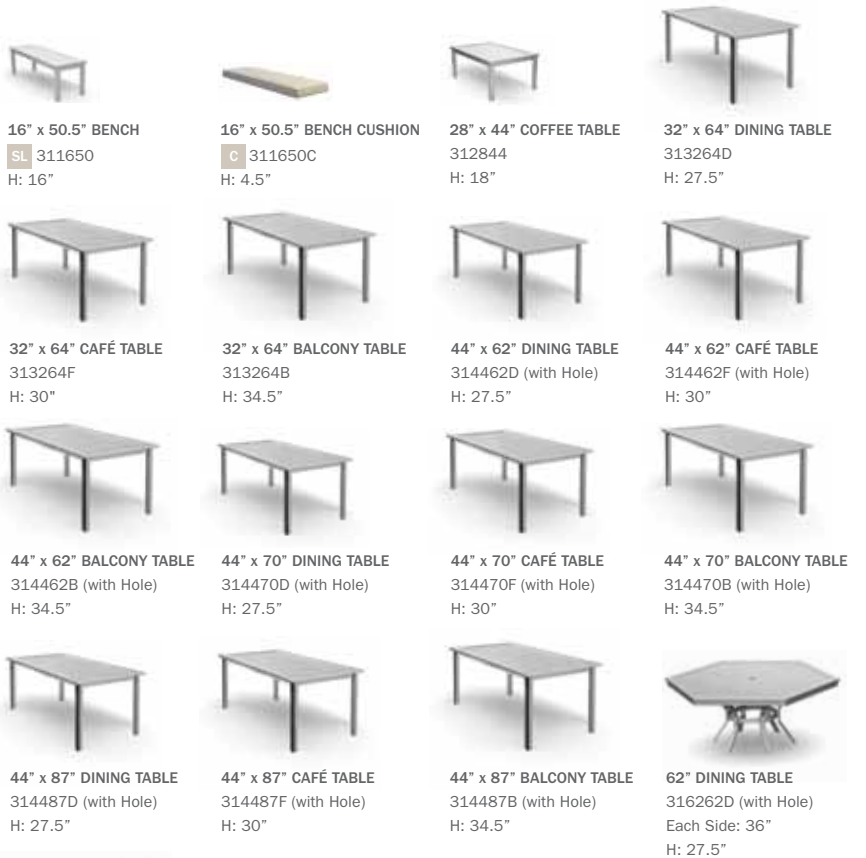

RECTANGULAR & HEXAGON TABLES & BENCHES Model #'s include both top and base.

Available in: **SL** Slotted Seat **C** Cushion Only

Note: The standard Homecrest Sling Dining and Swivel Rocker chairs do not fit on the ends of the 32" x 64" tables.

SHOWN IN PHOTO:
SLAT SEATING OPTION | HICKORY FRAME FINISH
DOCKSIDE BENCH | 311650
32" x 64" DOCKSIDE DINING TABLE | 313264D