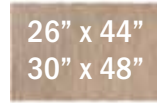

TOP
26" x 44" - C2644XSL (no Hole)
30" x 48" - C3048XSL (no Hole)

BASES
Coffee 202644B
Café 19R29B
Balcony 19R34B
Bar 09R40B