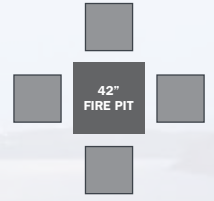

SHOWN WITH:

Four swivel chat chairs and a 42" fire pit.