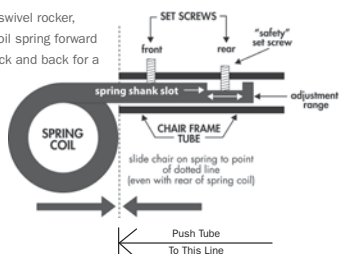

To adjust the swivel rocker, move the re-coil spring forward for a firmer rock and back for a softer rock.