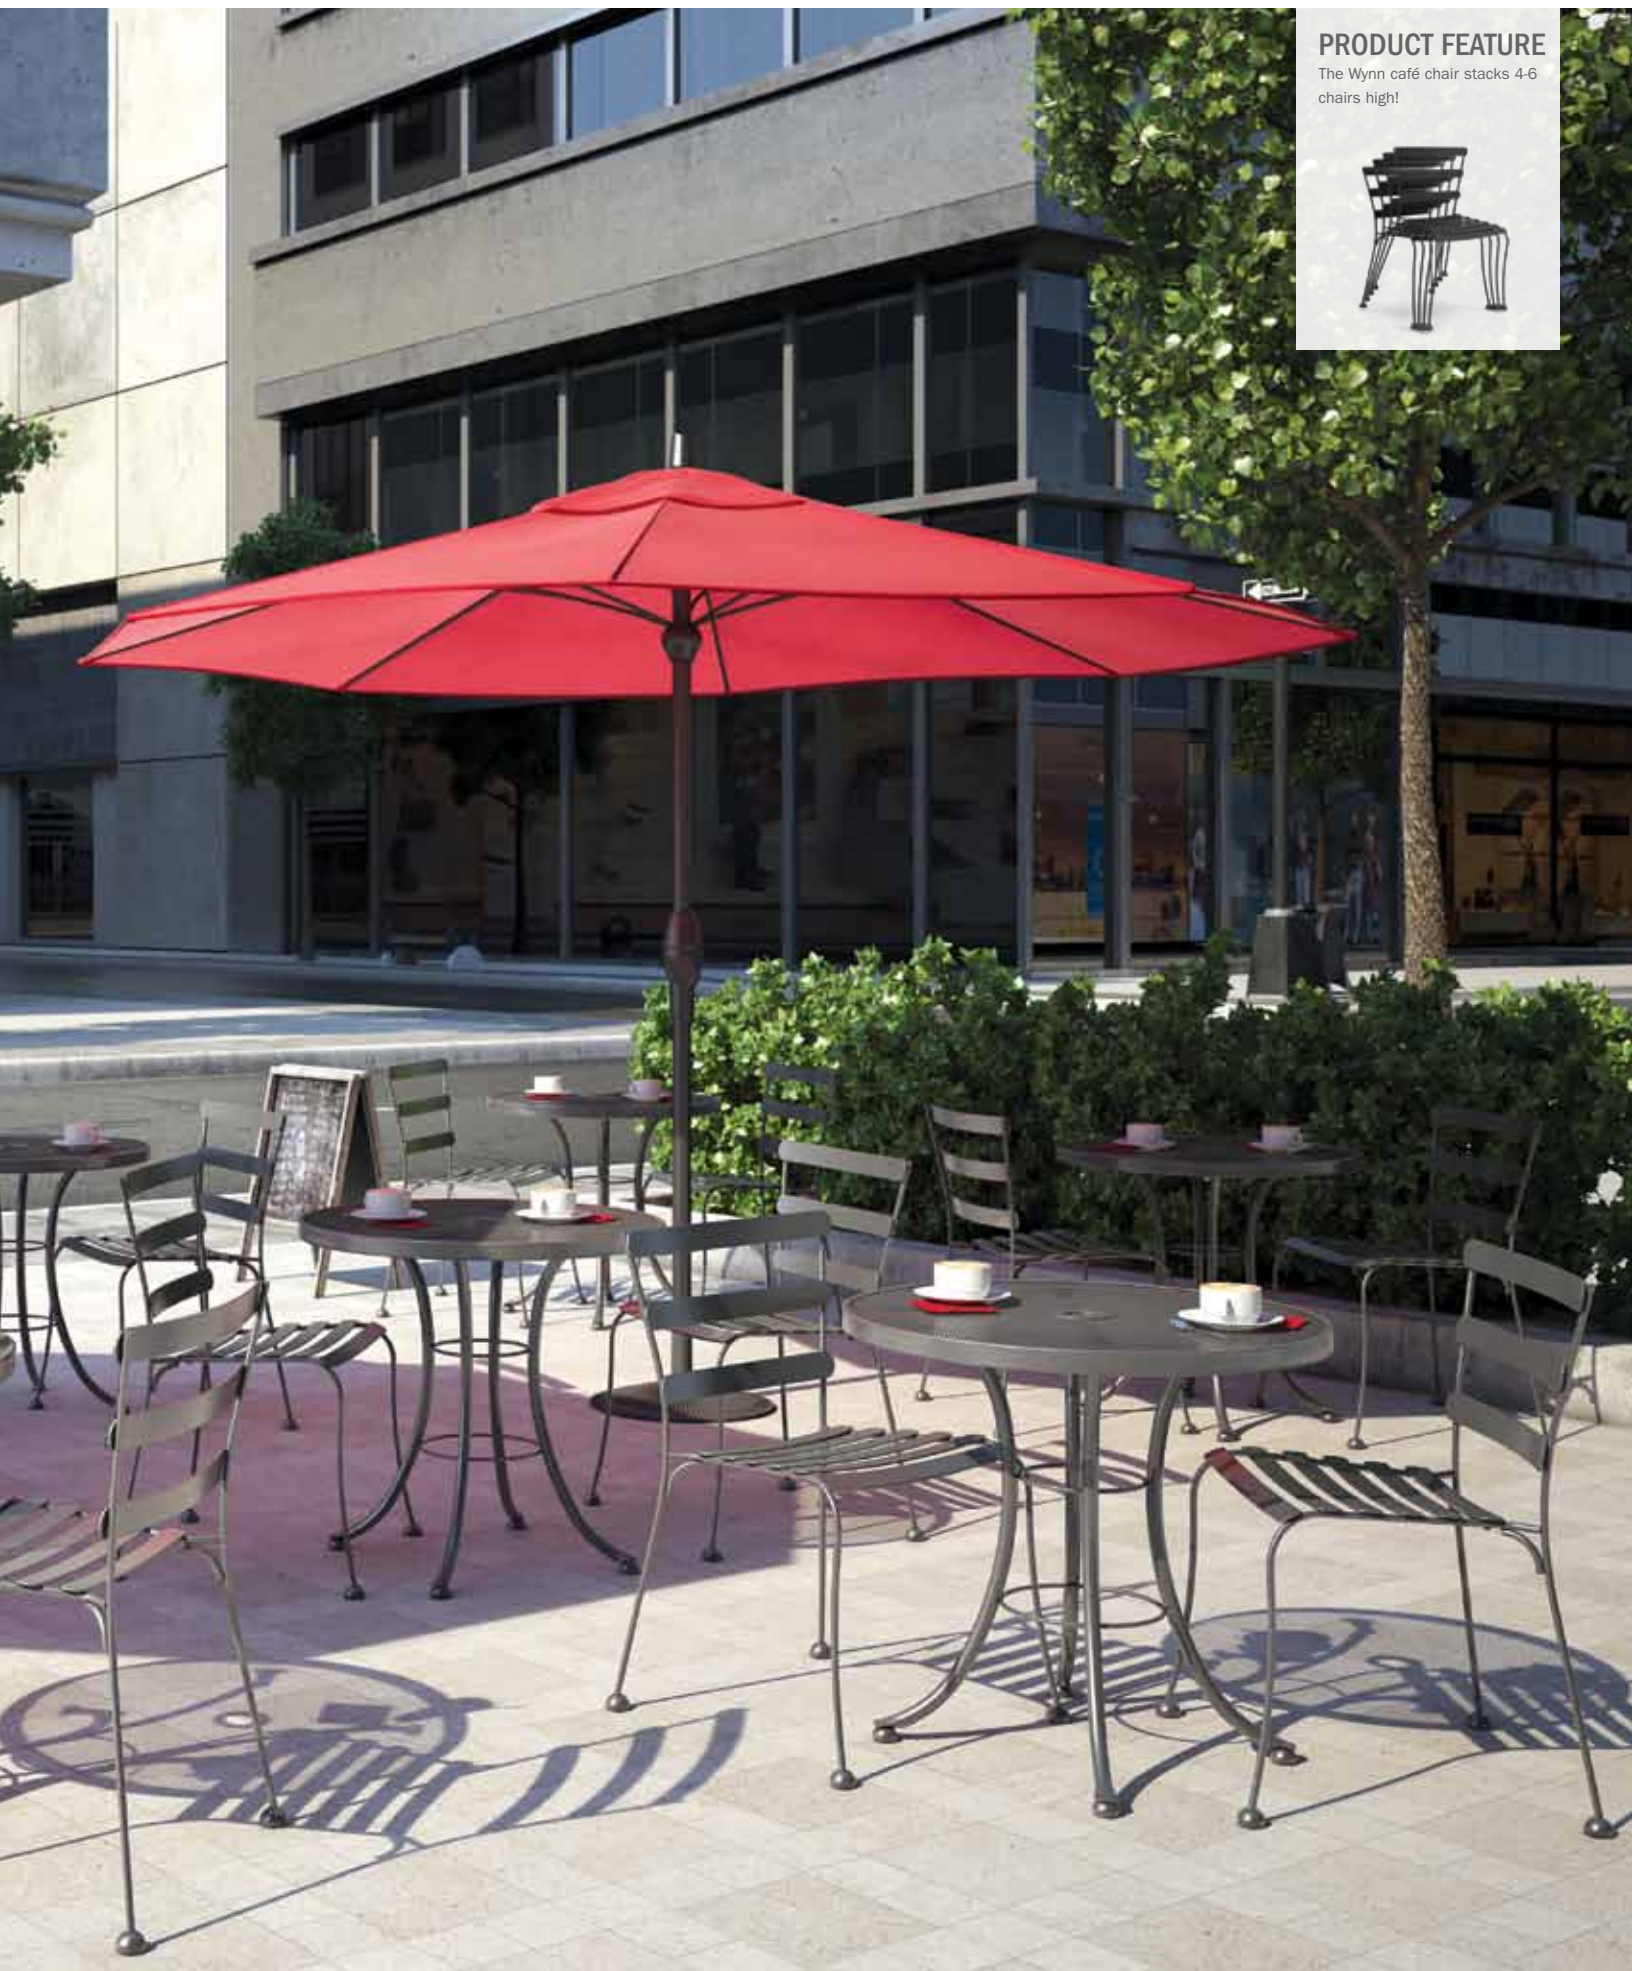

SHOWN IN PHOTO:

SLAT SEATING OPTION | FLINT FRAME FINISH

CAFÉ CHAIR | CM590

36" MESH CAFÉ TABLE | 16365

11' MARKET DINING UMBRELLA | UM8120 | CRIMSON (OUTDURA)

PRODUCT FEATURE

The Wynn café chair stacks 4-6 chairs high!