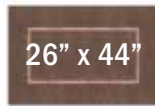

TOP
C2644XSR (no Hole)

BASES
Coffee 202644B
Café 19R29B
Balcony 19R34B
Bar 09R40B