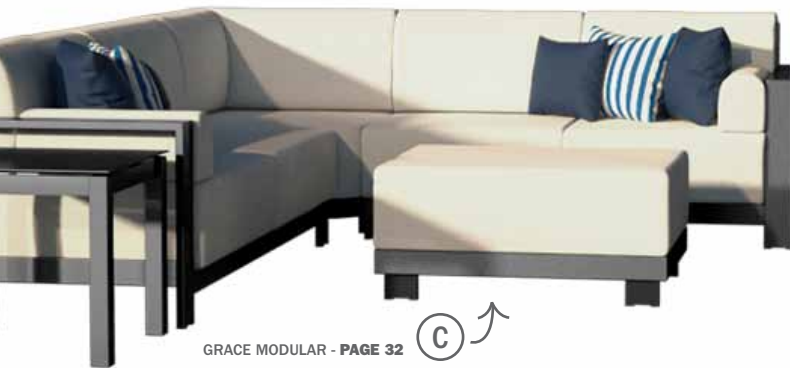

GRACE MODULAR - PAGE 32

With the new introduction of an armless chair, cuddle, loveseat and sofa options, Grace Modular allows for multiple configurations in any space.

GRACE COLLECTIONS

CUSHION | SLING | AIR | ALUMINUM

Grace is truly an expression of comfort and style. It is available in a variety of options for coordination and distinctiveness. Grace, a designer favorite, is finding its way to patios around the world. Grace is available in both motion and stationary pieces.