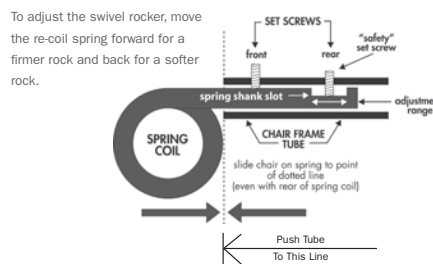

7 SWIVEL ROCKER MECHANISM

Homecrest invented the original adjustable 'Swivel Rocker Mechanism' and patented it in 1956. The re-coil spring and swivel plate are attached to a bottom swivel plate that encapsulates a nylon bushing and 12 stainless steel ball bearings. Together they create a smooth and durable swivel rock motion. This mechanism has passed the million rock test and is the only one in the industry that is available on balcony height.

Note: Shown is the Elements High Back Swivel Rocker Dining Chair.