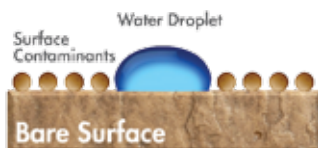

1 NATURAL SERIES CONSTRUCTION

Technology is constantly changing and constantly improving. Our Natural Series surfaces employ the best practices from the countertop and marine industries, producing individually handcrafted surfaces made to withstand the outdoor elements. Starting with proven marine grade gel coats, adding tough polyester cores and finishing them off with our automotive grade “Nano-Coat” clear coating technology, our surfaces are made to withstand the rigors of the outdoor environment.

What is “Nano-Coat?”

Nano-Coat provides a super hard surface that is UV protected, has a chemical-resistant paint protection and a corrosion inhibitor. The surface is then resistant to scratches, mars and abrasions. It contains anti-graffiti and anti-stick properties which lends itself to repel water and dirt making it easy to clean.