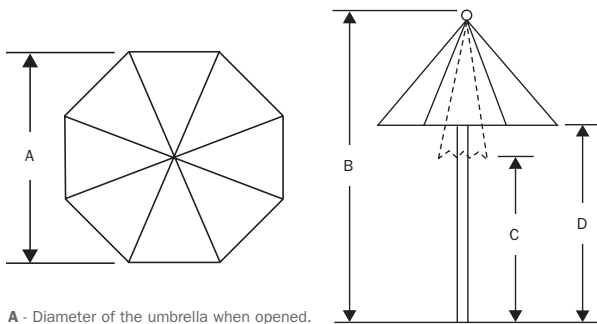

UMBRELLAS & BASES

MARKET | DINING & BALCONY/BAR HEIGHTS

Our Homecrest dining, balcony and bar umbrellas are the benchmark by which others are compared and are available in many of the Homecrest fabrics.

UMBRELLA FEATURES:

- 100" non-recycled aluminum frame offers 30% more strength.
- 1.2 mm wall thickness - offers 20% more strength than low 1 mm.
- 1 mm rectangular rib extrusion - offers more strength than others main pole.
- Manual crank lift for easy operation.
- Kevlar woven lift cord - offers superior strength and is lightweight and flexible.
- Advanced tilt mechanism - offers greater tilt angles for more and longer shade.

7.5' DINING HEIGHT

U UM9070 - Manual Tilt

A: 7.5'
B: 94"
C: 43"
D: 74"

7.5' BALCONY/BAR HEIGHT

U UB9070 - Manual Tilt

A: 7.5'
B: 97"
C: 46"
D: 77"

9' DINING HEIGHT

U UM8100 - Auto Tilt

A: 9'
B: 102"
C: 43"
D: 79"

9' BALCONY/BAR HEIGHT

U UB8100 - Auto Tilt

A: 9'
B: 105"
C: 43"
D: 79"

11' DINING HEIGHT

U UM8120 - Auto Tilt

A: 11'
B: 102"
C: 35"
D: 76"

11' BALCONY/BAR HEIGHT

U UB8120 - Auto Tilt

A: 11'
B: 105"
C: 35"
D: 76"

SPUN ALUMINUM BASE

00090
H: 6.5" W: 19" D: 19"

CAST IRON BASE

00091 - 45 lbs.
H: 20.5" W: 24" D: 24"