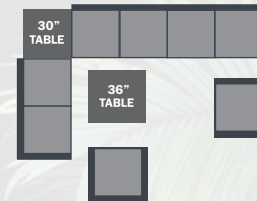

SHOWN WITH:

Left and right arm chairs, four armless chairs, two arm chairs, 30" side table and a 36" chat table.