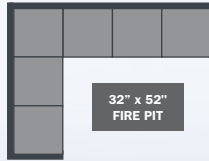

SAMPLE CONFIGURATIONS

SHOWN WITH:

Left and right arm chat chairs, three armless chat chairs, a corner unit and a 32" x 52" fire pit.