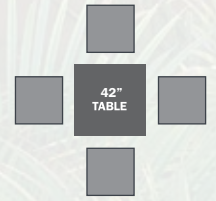

SHOWN WITH:

Four armless chairs and a 42" fire pit.