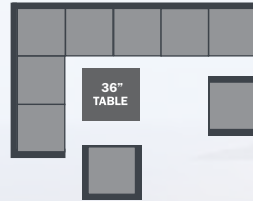

SAMPLE CONFIGURATIONS

SHOWN WITH:

Left and right arm chat chairs, three armless chat chairs, a corner unit and a 32" x 52" fire pit.

SHOWN WITH:

Left and right arm chat chairs, four armless chat chairs, two arm chat chairs, a corner unit and a 36" chat table.