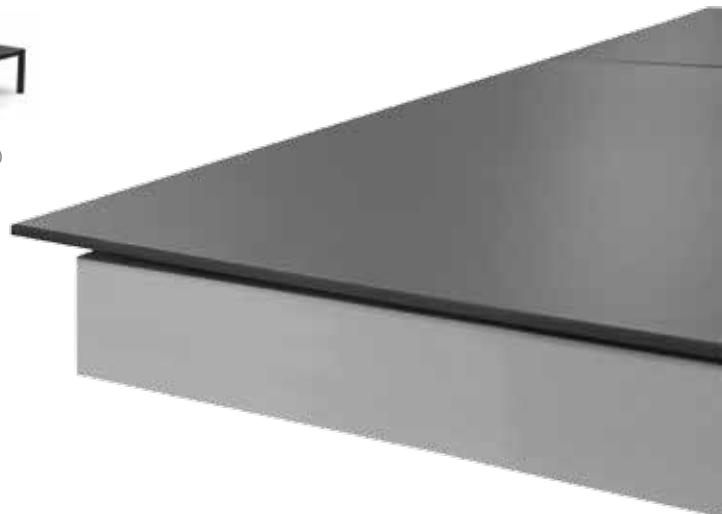

CAFÉ TABLES *Model #'s include both top and base. Features a 3" edge profile.*

44" CAFÉ 134444F (no Hole) H: 30"	44" x 66" CAFÉ 134466F (no Hole) H: 30"	44" x 88" CAFÉ 134488F (no Hole) H: 30"	44" x 110" CAFÉ 1344110F (no Hole) H: 30"