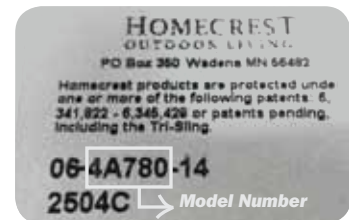

Products manufactured after 1998 have a **manufacturing decal**, which is located on the product's metal frame. On the manufacturing decal, there is a set of digits. The first two digits indicate the week of the year the product was produced, the next set of digits represent the product's model number and the last two digits are the year the product was produced. With the model number identified, use the Model Identification Guide to direct you to the replacement number needed.