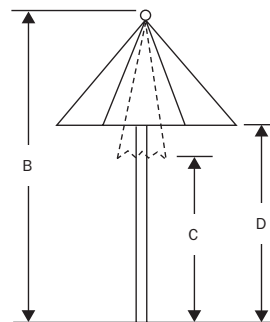

U UB8120 - Auto Tilt

A: 11'
B: 105"
C: 35"
D: 76"

SPUN ALUMINUM BASE

00090
H: 6.5" W: 19" D: 19"

CAST IRON BASE

00091 - 45 lbs
H: 20.5" W: 24" D: 24"

A - Diameter of the umbrella when opened.

B - Height of the umbrella from the bottom of the pole to the top of the umbrella canopy.