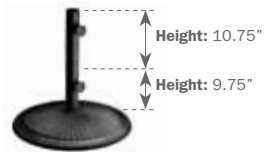

U UB8120 - Auto Tilt

A: 11'
B: 105"
C: 35"
D: 76"

SPUN ALUMINUM BASE

00090
H: 6.5" W: 19" D: 19"

CAST IRON BASE

00091 - 45 lbs
H: 20.5" W: 24" D: 24"

A - Diameter of the umbrella when opened.

B - Height of the umbrella from the bottom of the pole to the top of the umbrella canopy.