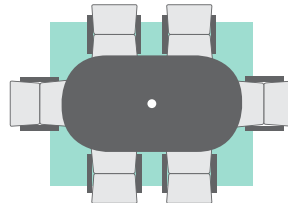

6-PIECE DINING SET:
Seats five. Five dining chairs and a 54" dining table.
Ideal rug size: 9 ft
Ideal umbrella size: 9 ft

7-PIECE DINING SET:
Seats six. Six dining chairs and a 42" x 82" dining table.
Ideal rug size: 8 ft x 10 ft
Ideal umbrella size: 11 ft