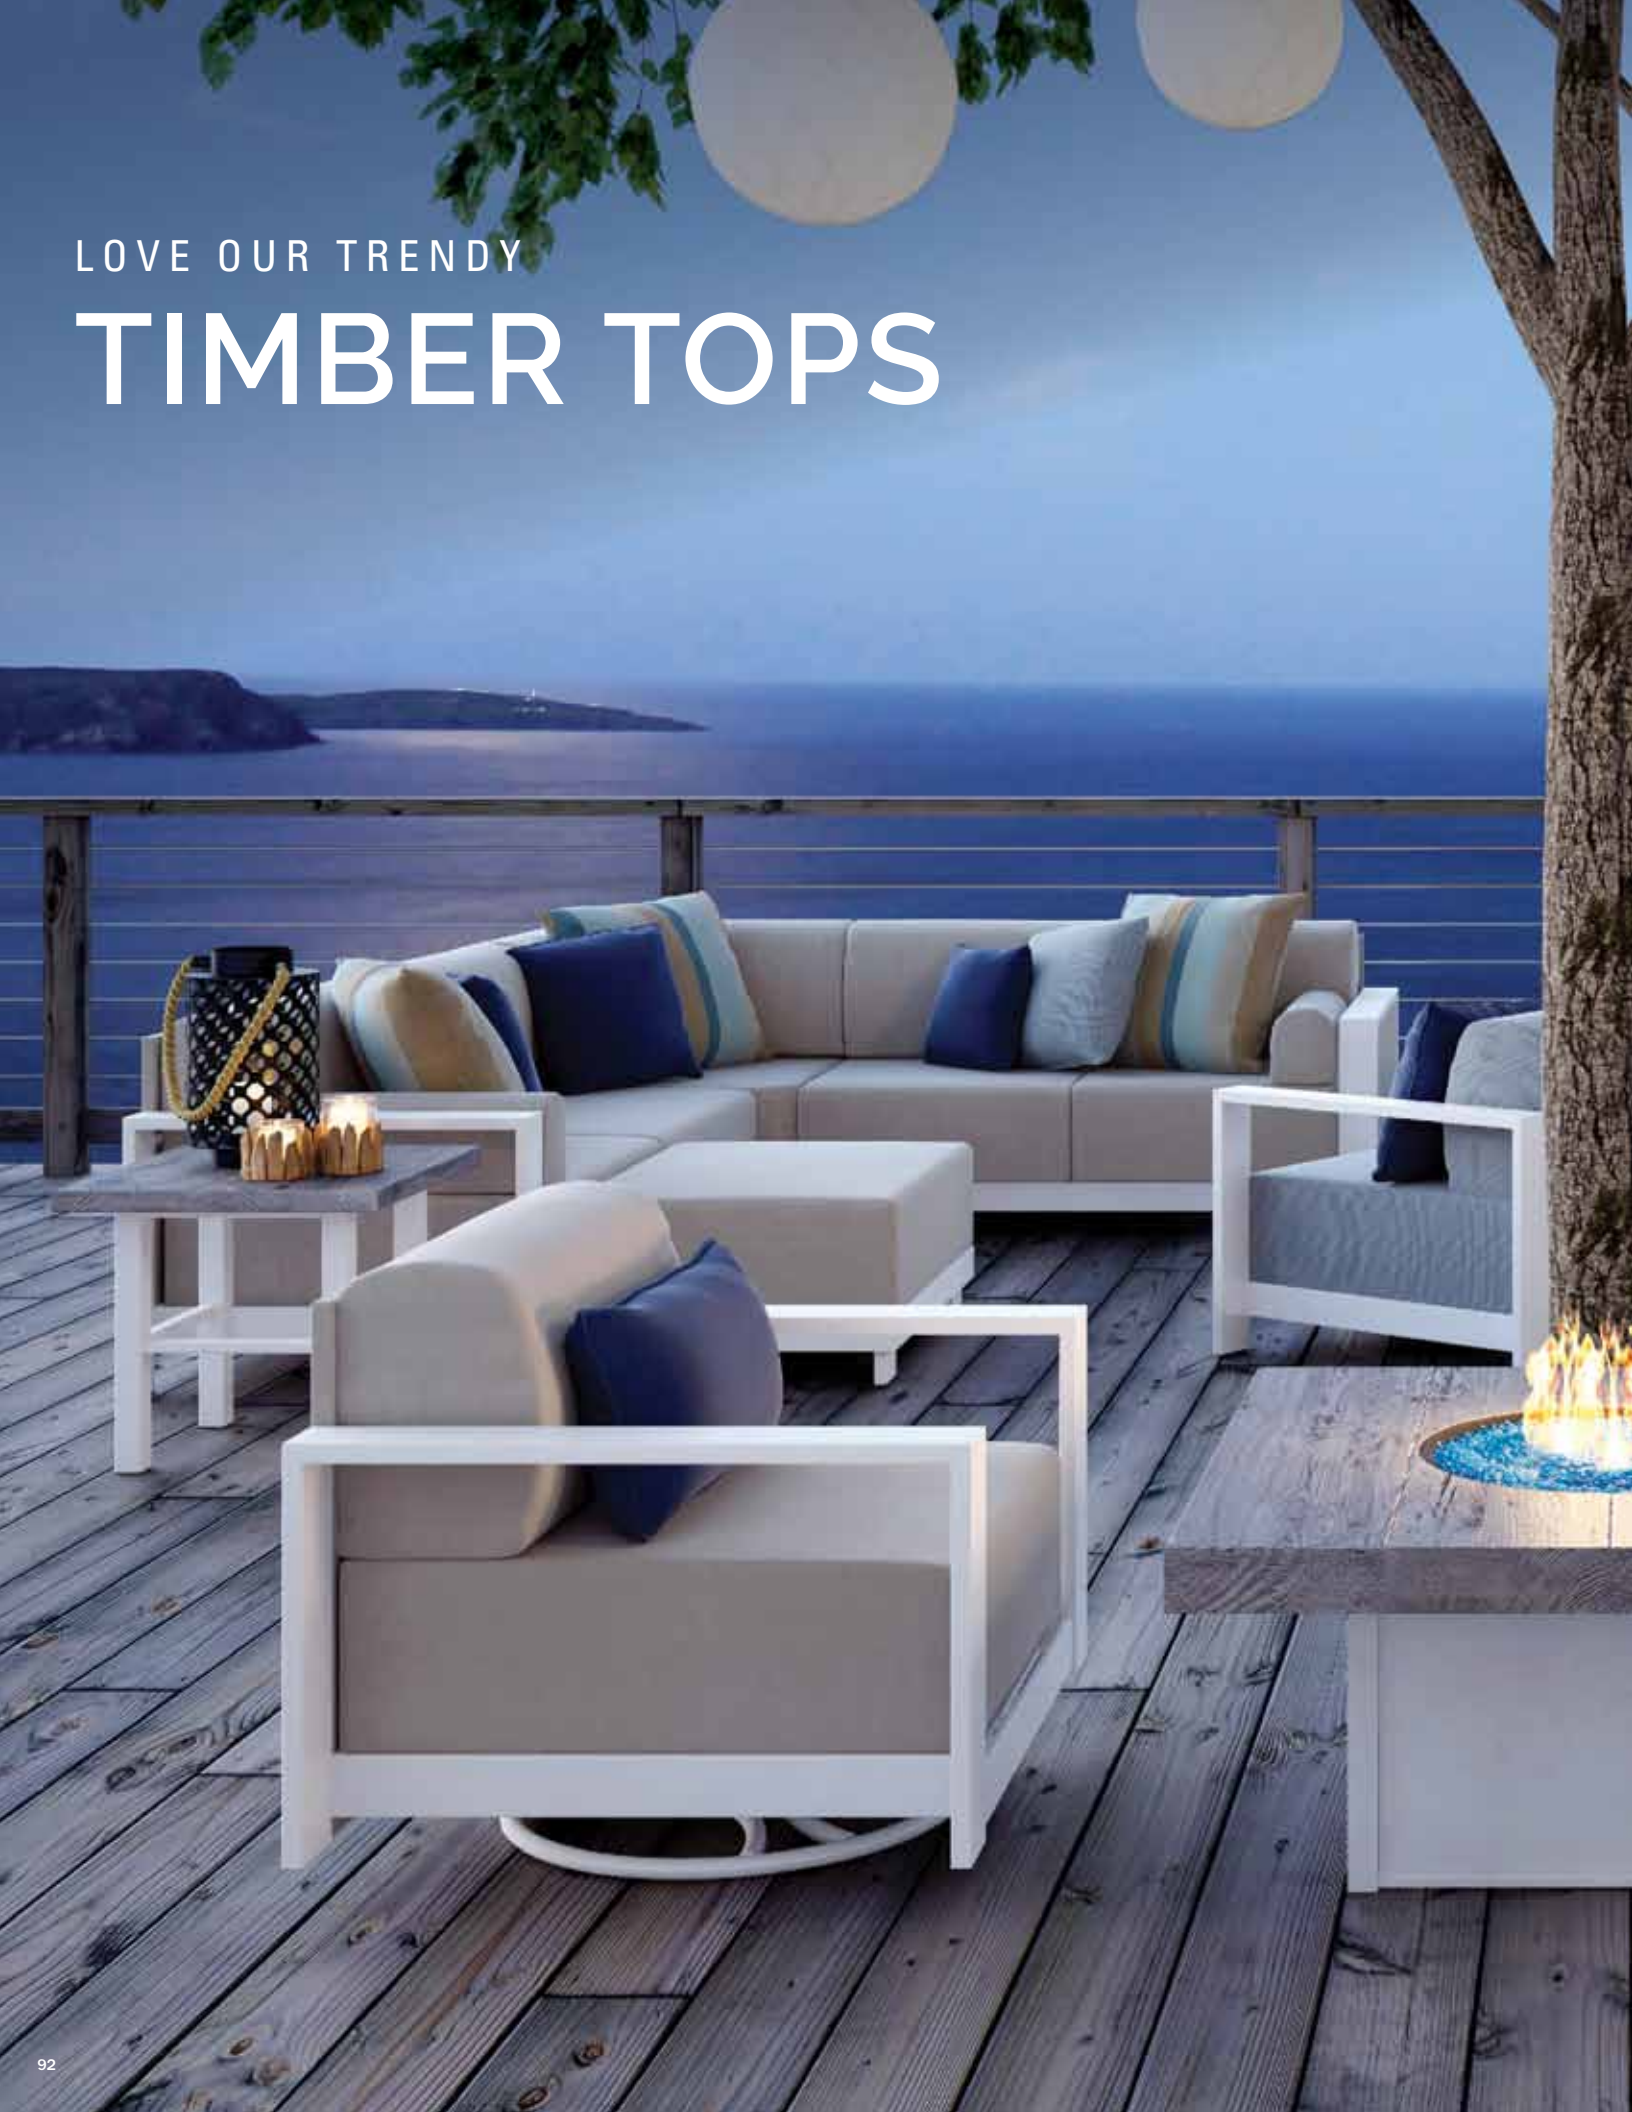

LOVE OUR TRENDY

TIMBER TOPS

SHOWN IN PHOTO:

GRACE SWIVEL CHAT CHAIR | 10961
Echo Ash (Sunbrella) | Glacier Frame Finish

12" x 22" KIDNEY PILLOW | 01222
Spectrum Indigo (Sunbrella) | Glacier Frame Finish

42" TIMBER COFFEE FIRE PIT | 8942SLTM
Drift Top | Glacier Frame Finish | Caribbean Blue Fire Jewelry