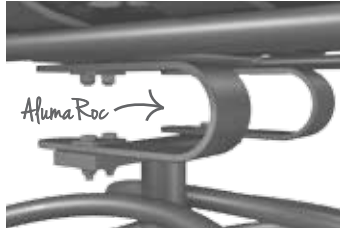

ALUMAROC™

The AlumaRoc features precision-bent aluminum springs that are connected to an aluminum plate and post, which provides a smooth swivel and rock motion. The slots in the top of the spring allow for the adjustment to move forward for a firmer rock and backwards for a softer rock. The AlumaRoc has been tested to exceed one million rock cycles and is made completely of aluminum.

Featured on all club chairs, chat chairs (excluding Air) and the Kashton collection.