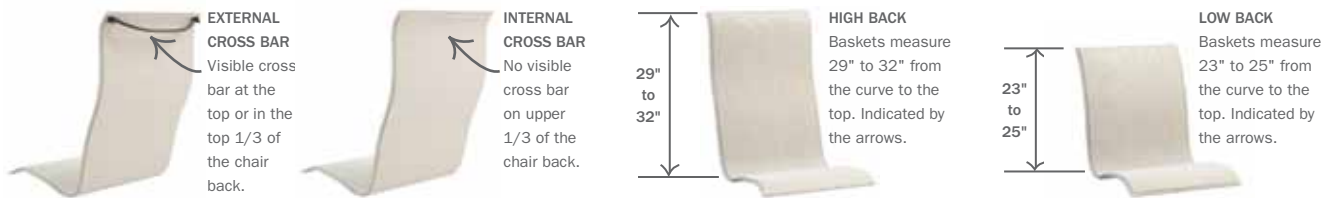

How to Determine Your Sling or Padded Sling Basket

The majority of replacement baskets are low back and high back sling chairs that Homecrest has produced over the years. These chairs utilize four different replacement slings. Here is a quick way to identify replacements needed for these four types of chairs.

- Determine if your chair has an external or internal cross bar and if your chair is a high back sling or a low back sling.

- Select your sling style. Note: A sling replacement tool is included with each order.