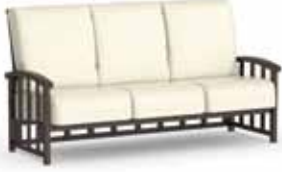

SOFA
C 1643A
H: 42" W: 76.5" D: 35"
Seat Ht: 18" Arm Ht: 24"