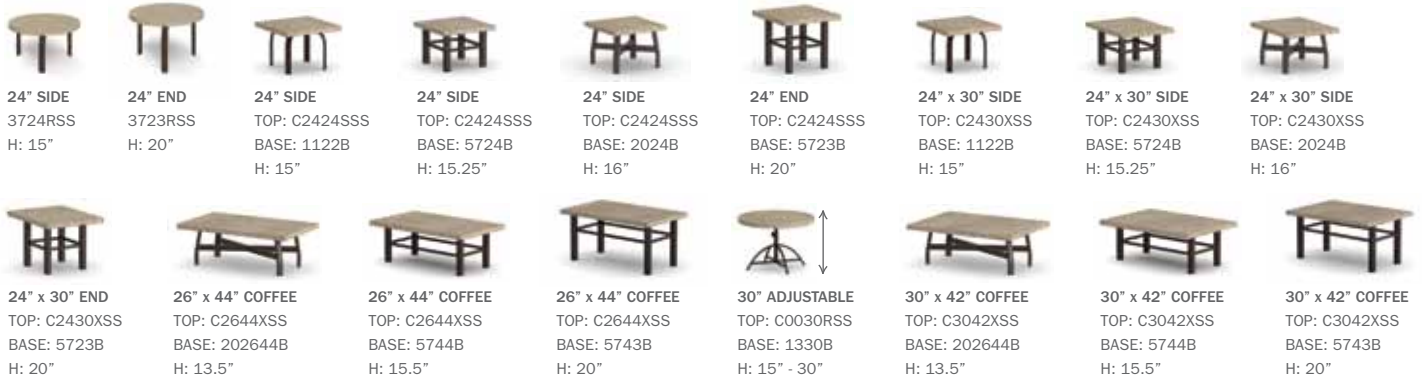

OCCASIONAL TABLES

If top and base model #'s are present, use both numbers when ordering. If only one model # is present, it's a complete unit. Features a 1.5" natural edge profile.