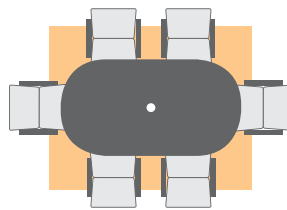

7-PIECE DINING SET:
Seats six. Six dining chairs and a 42" x 82" dining table. *Ideal rug size: 8 ft x 10 ft*
Ideal umbrella size: 11 ft