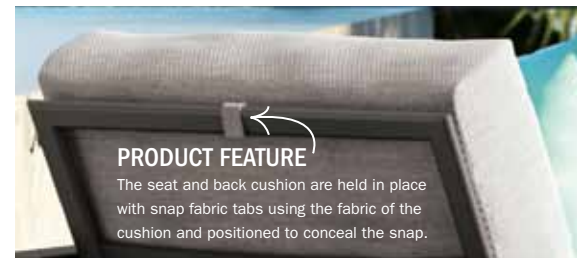

PRODUCT FEATURE

The seat and back cushion are held in place with snap fabric tabs using the fabric of the cushion and positioned to conceal the snap.

Available in: **C** Cushion

Luxe Outdoor
CUSHIONS