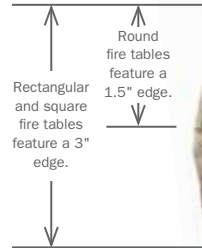

3" NATURAL EDGE PROFILE SHOWN IN DUNE

Note: Each top is individually handcrafted and will vary in color. Colors are representations, refer to an actual sample. For table options, including occasional, dining, café, balcony and bar options, check out pages 96-99.