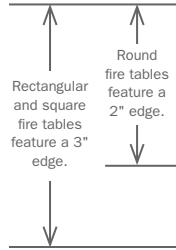

Note: Each top is individually handcrafted and will vary in color. Colors are representations, refer to an actual sample. For table options, including occasional, dining, café, balcony and bar options, check out pages 120-123.