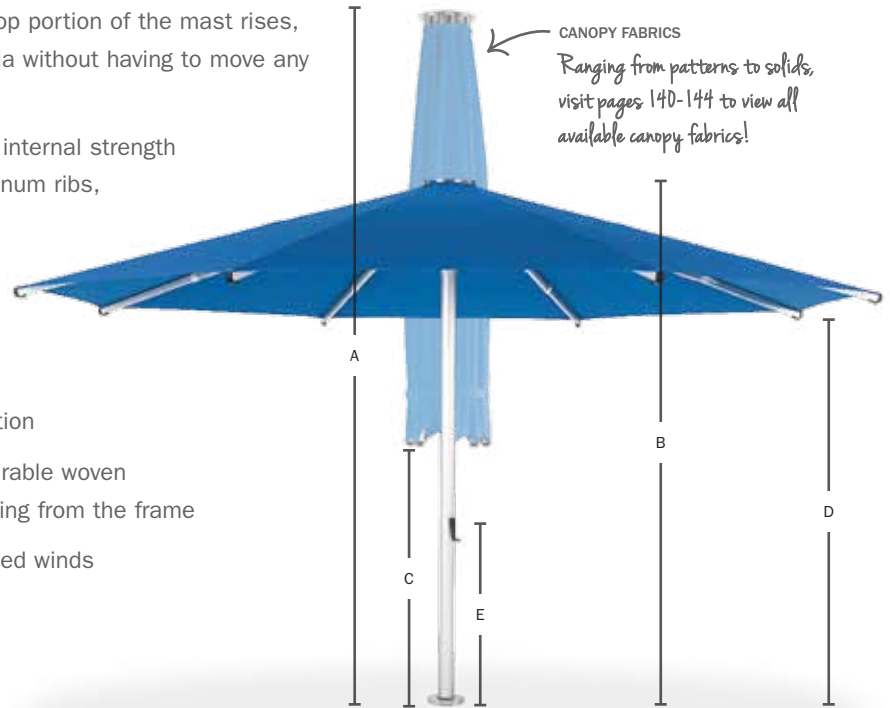

- As the telescoping Arbor cranks down, the top portion of the mast rises, allowing you to completely close the umbrella without having to move any furniture placed underneath
- 4" diameter aluminum center pole with four internal strength channels, combined with the extruded aluminum ribs, provide exceptional support and strength
- For easier installation of an umbrella this large, Arbor mounts to a hinged spigot. This allows for the umbrella mast to be placed onto the spigot while the unit is on its side, prior to raising it to an upright position
- Reinforced grommets paired with an ultra-durable woven nylon wrap prevent the chance of fabric tearing from the frame
- Engineered to withstand 50-60 MPH sustained winds
- Maintenance-free stainless steel hardware