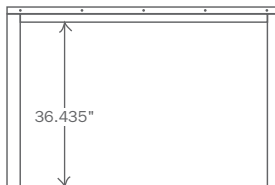

EDEN HDPE | ALUMINUM

Eden's warmly functional seating is sparked by Swedish simplicity, clean lines and flawless craftsmanship. Constructed with HDPE materials, Eden is a slatted teak-inspired top and an aluminum base that is available in all of Homecrest's textured powder-coated finishes. Available in café, balcony and bar heights, the modern appearance of the Eden collection bears the essence of cool sophistication and the welcoming warmth of comfort you expect from your Homecrest outdoor furniture.

BENCHES Model #'s include both top and base. Features a 3.5" edge profile.

CAFÉ TABLES Model #'s include both top and base. Features a 3.5" edge profile.

BALCONY TABLES Model #'s include both top and base. Features a 3.5" edge profile.

BAR TABLES Model #'s include both top and base. Features a 3.5" edge profile.

AVAILABLE TOP COLORS Colors are representations, refer to an actual sample.

Note: See page 146 for available frame finishes.

COLLECTION WATCH

View additional Allure sling pieces on pages 10 and 11.