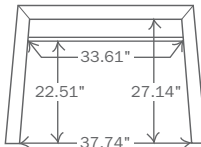

14 - WHITE

32 - LIGHT GRAY

20 - CEDAR

PRODUCT FEATURE

The dimensions between the legs on the end of the Maddox tables are shown on the right. Homecrest's Maddox planks are manufactured from high quality recycled HDPE (High Density Polyethylene) to create long-lasting recycled plastic lumber. HDPE is a low-maintenance, environmentally-friendly product and features a textured surface that doesn't rot or splinter, doesn't require paint or stain and is resistant to termites, fungus, salt and oils. Maddox is available in three colors, with color consistency throughout the cross section.