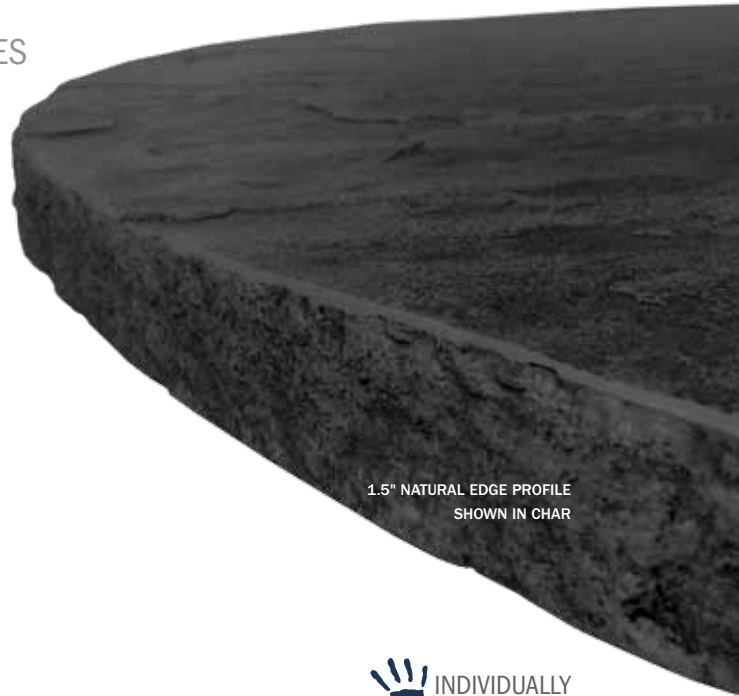

20" SQUARE PILLOW | 00020
Fretwork Mist (Sunbrella)

SANDSTONE TABLES NATURAL SERIES

Homecrest's Sandstone tops give your outdoor space a solid foundation. The inspiration for this natural-looking top comes from the Southwestern quarries of the United States. Full of beautiful, rough-hewn detail, Sandstone tops offer years of low-maintenance and architecturally pleasing outdoor enjoyment. With its flawlessly natural look, this durable top will provide the perfect finishing touch for any outdoor furniture set.