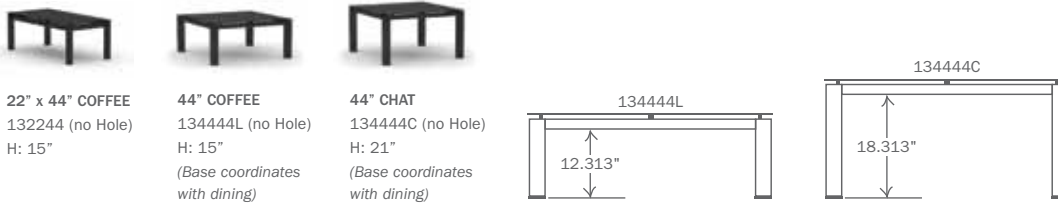

3" EDGE PROFILE
SHOWN IN CARBON & TITAN

AVAILABLE COLORS Colors are representations, refer to an actual sample.

SIDE & END TABLES Model #'s include both top and base. Features a 3" edge profile.

COFFEE & CHAT TABLES Model #'s include both top and base. Features a 3" edge profile.