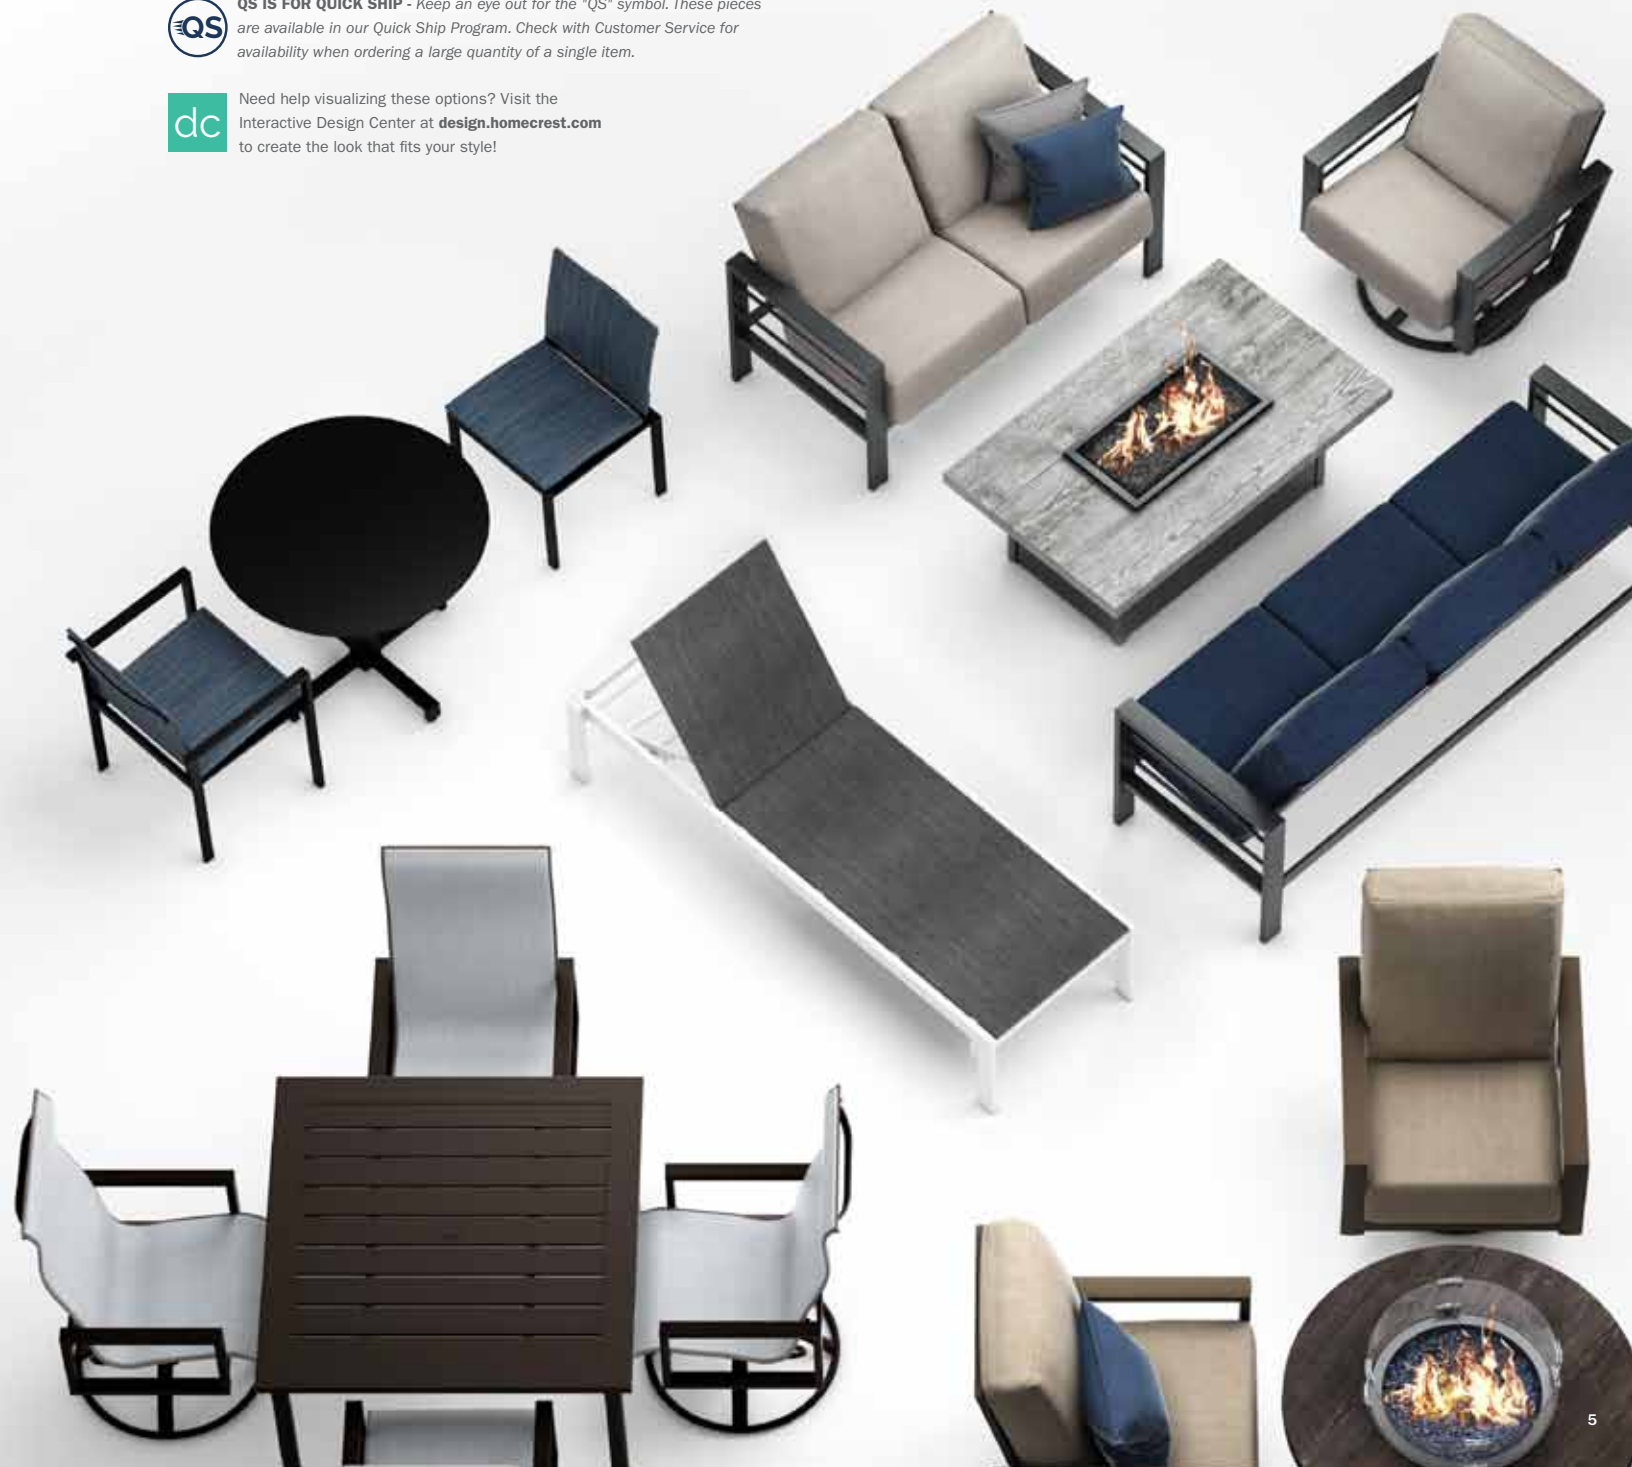

dc Need help visualizing these options? Visit the Interactive Design Center at design.homecrest.com to create the look that fits your style!

SHOWN IN PHOTO:

HIGH BACK DINING CHAIR | 51379
Pebble (Discontinued) | Niko Frame Finish