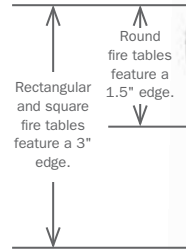

Note: Each top is individually handcrafted and will vary in color. Colors are representations, refer to an actual sample. For table options, including occasional, dining, café, balcony and bar options, check out pages 112-115.