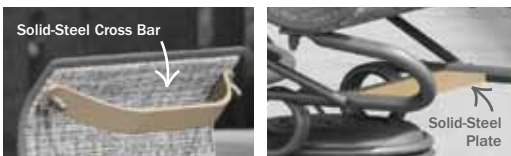

SUTTON

SLING & PADDED | ALUMINUM

The Sutton sling collection offers refined comfort in our signature double layer sling. Sutton is one of our "Designed with Weight" collections, making it ideal for windy conditions. Custom aluminum extrusions are used for the arms and base to provide a low-maintenance and corrosion-free material for those high-wear components, while powder-coated, solid-steel cross bars and internal side rails add weight.

S 45370 PS 45470
H: 35" W: 24.75" D: 28"
Seat Ht: 17.5" Arm Ht: 23.625"

S 45360 PS 45390
H: 35" W: 24.75" D: 28"
Seat Ht: 17.5" Arm Ht: 23.75"

S 45379 PS 45479
H: 43.5" W: 24.75" D: 28"
Seat Ht: 17.5" Arm Ht: 23.625"

S 45900 PS 45910
H: 43.5" W: 24.75" D: 28"
Seat Ht: 17.5" Arm Ht: 23.75"

S 45780 PS 45790
H: 41" W: 24.75" D: 29"
Seat Ht: 21" Arm Ht: 30"

PRODUCT FEATURE

This collection features powder-coated, solid-steel cross bars and internal side rails for added weight. The entire swivel rocker undercarriage is zinc-plated prior to powder-coating. A 2-3/4" x 3/8" solid-steel plate is designed into the undercarriage for additional weight.

This piece qualifies for Quick Ship. See pages 4 and 5 for details.

Available in: **S** Sling **SS** Sensation Sling **PS** Padded Sling