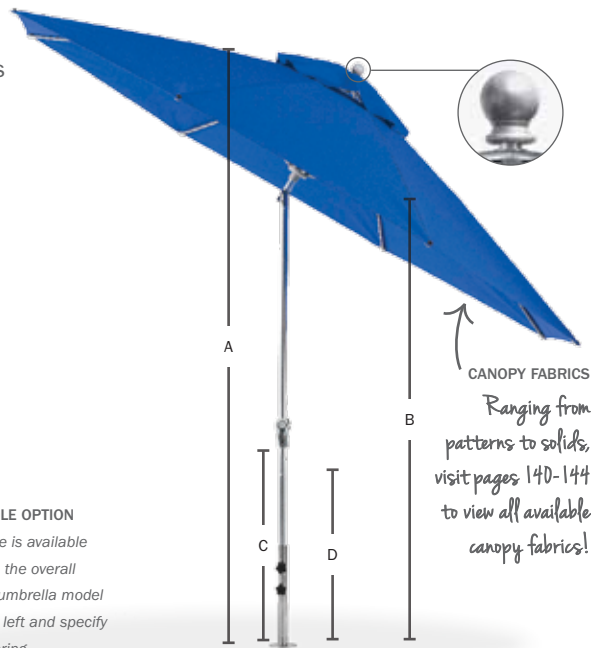

MARKET UMBRELLA CRANK LIFT/AUTO TILT

- 316 stainless steel, commercial-grade, 60° tilt, crank handle and axle
- 1.5" diameter center pole with a durable 1/8" aluminum wall thickness provides incredible strength and durability
- 1/2" fiberglass ribs and struts for maximum strength and flexibility
- Stainless steel grommets attach the canopy securely to the frame
- 4-layer fabric protection and closed stitching pocket