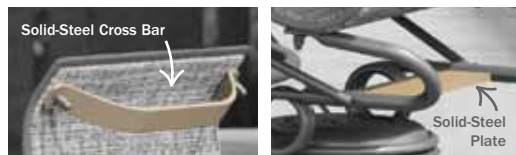

HARBOR

SLING & PADDED | ALUMINUM

Harbor features gently curved arms and our double layer sling. Harbor is one of our "Designed with Weight" collections, making it ideal for windy conditions. Custom aluminum extrusions are used for the arms and base to provide a low-maintenance and corrosion-free material for those high-wear components, while powder-coated, solid-steel cross bars and internal side rails add weight.

S 32379 PS 32479

H: 43" W: 24.5" D: 30"
Seat Ht: 17.5" Arm Ht: 21.5"

S 32910 PS 32900

H: 43" W: 24.5" D: 30"
Seat Ht: 17.5" Arm Ht: 21.5"

S 32780 PS 32790

H: 36.5" W: 24" D: 30"
Seat Ht: 21" Arm Ht: 29"

MIX & MATCH

Check out our Kashton coordinating adjustable chaise on page 40.

WIND RESISTANT

Frames are designed with added weight to withstand wind and stay in place.

PRODUCT FEATURE

This collection features powder-coated, solid-steel cross bars and internal side rails for added weight. The entire swivel rocker undercarriage is zinc-plated prior to powder-coating. A 2-3/4" x 3/8" solid-steel plate is designed into the undercarriage for additional weight.

Available in: S Sling SS Sensation Sling PS Padded Sling