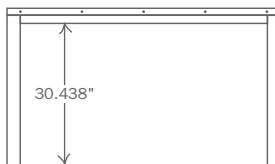

EDEN HDPE | ALUMINUM

Eden's warmly functional seating is sparked by Swedish simplicity, clean lines and flawless craftsmanship. Constructed with HDPE materials, Eden is a slatted teak-inspired top and an aluminum base that is available in all of Homecrest's textured powder-coated finishes. Available in café, balcony and bar heights, the modern appearance of the Eden collection bears the essence of cool sophistication and the welcoming warmth of comfort you expect from your Homecrest outdoor furniture.

BENCHES Model #'s include both top and base. Features a 3.5" edge profile.

CAFÉ TABLES Model #'s include both top and base. Features a 3.5" edge profile.

BALCONY TABLES Model #'s include both top and base. Features a 3.5" edge profile.

BAR TABLES Model #'s include both top and base. Features a 3.5" edge profile.

AVAILABLE TOP COLORS Colors are representations, refer to an actual sample.

Note: See page 146 for available frame finishes.

COLLECTION WATCH

View additional Allure sling pieces on pages 10 and 11.