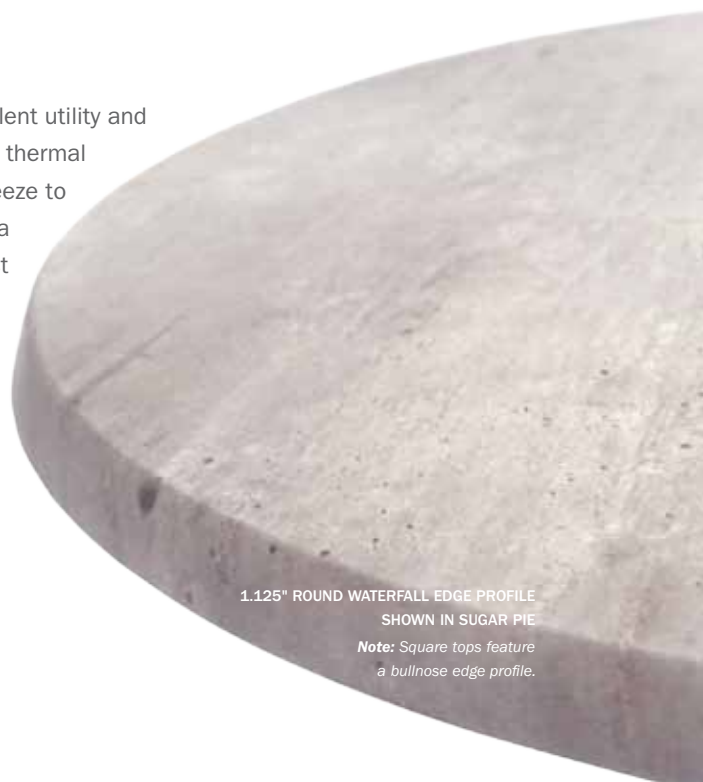

INTEGRITY COMPOSITE MELAMINE | ALUMINUM

Integrity table tops achieve a commercial trifecta, uniting extreme durability, excellent utility and pleasing aesthetics in a single unit. These tables are impervious to chemical and thermal effects, meet rigorous standards for UV, impact-testing and hygiene, and are a breeze to maintain in any outdoor application. Available in two attractive finish options and a wide variety of sizes, Integrity table tops can be paired with a variety of Homecrest bases to meet the height, functional and aesthetic requirements of your project.

AVAILABLE TOP COLORS

UMBRELLA BASE PLATE

Note: For use with the 23XXX and 33XXX base, this optional zinc-plate, solid-steel umbrella base plate is available in all frame finishes and integrates with the table base when using an umbrella or needing additional table weight. To view, refer to pages 64-65.

Use with base 2330B, 2334B & 2340B

Use with base 3330B, 3334B & 3340B

1.125" ROUND WATERFALL EDGE PROFILE
SHOWN IN SUGAR PIE

Note: Square tops feature a bullnose edge profile.

PRODUCT FEATURE

Homecrest Integrity table tops come with a smooth plastic umbrella hole plug in ivory.

SIDE, END & ADJUSTABLE TABLES

Note: If top and base model #'s are present, use BOTH numbers when ordering. If only one model # is present, it's a complete unit. Features a 1.125" waterfall or bullnose edge profile.

Note: Height listed is the height of the complete table.

	24" ROUND (no Hole)	TOP & BASE: 3724RWZ	TOP & BASE: 3723RWZ				
■	24" SQUARE TOP (no Hole)			TOP: C2424SWZNU BASE: 1122B	TOP: C2424SWZNU BASE: 5724B	TOP: C2424SWZNU BASE: 5723B	
■	24" x 32" RECTANGLE TOP (no Hole)				TOP: C2432XWZNU BASE: 5724B	TOP: C2432XWZNU BASE: 5723B	
●	30" ROUND TOP (no Hole)						TOP: C0030RWZNU BASE: 1330B

DINING & CAFÉ TABLES

Note: If top and base model #'s are present, use BOTH numbers when ordering. If only one model # is present, it's a complete unit. Features a 1.125" waterfall or bullnose edge profile.

Note: Height listed is the height of the complete table.

*23XXX and 33XXX bases are available with adjustable glides and an optional umbrella base plate.

■	24" SQUARE TOP (with Hole)	TOP: C2424SWZ BASE: 23275B		TOP: C2424SWZ BASE: 2330B			
■	24" SQUARE TOP (no Hole)	TOP: C2424SWZNU BASE: 23275B		TOP: C2424SWZNU BASE: 2330B		TOP: C2424SWZNU BASE: 1800B	
■	24" x 32" RECTANGLE TOP (with Hole)	TOP: C2432XWZ BASE: 23275B		TOP: C2432XWZ BASE: 2330B			
■	24" x 32" RECTANGLE TOP (no Hole)	TOP: C2432XWZNU BASE: 23275B		TOP: C2432XWZNU BASE: 2330B		TOP: C2432XWZNU BASE: 1800B	
●	30" ROUND TOP (with Hole)	TOP: C0030RWZ BASE: 23275B		TOP: C0030RWZ BASE: 2330B