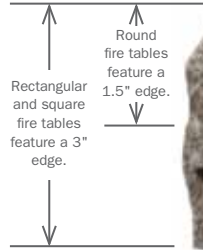

Note: Each top is individually handcrafted and will vary in color. Colors are representations, refer to an actual sample. For table options, including occasional, dining, café, balcony and bar options, check out pages 104-107.