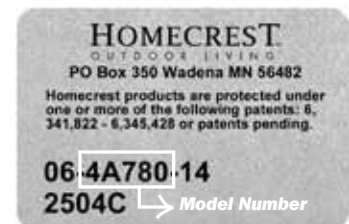

Products manufactured after 1998 have a **manufacturing decal**, which is located on the product's metal frame. On the manufacturing decal, there is a set of digits. The first two digits indicate the week of the year the product was produced, the next set of digits represent the product's model number and the last two digits are the year the product was produced. With the model number identified, use the Model Identification Guide to direct you to the replacement number needed.