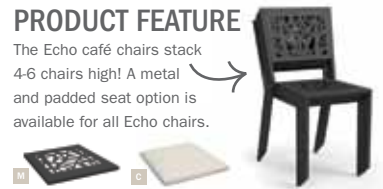

REMOVABLE SEAT PAD

C CH-PAD (with Ties)
C CH-PADNT (without Ties)

H: 1" W: 16" D: 17"
 Seat Ht: N/A Arm Ht: N/A

PRODUCT FEATURE

The Echo café chairs stack 4-6 chairs high! A metal and padded seat option is available for all Echo chairs.