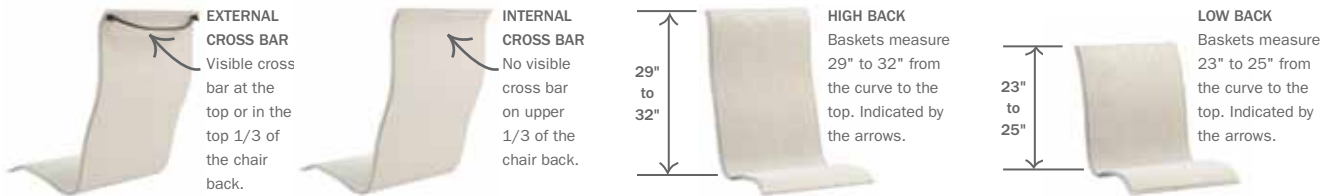

HOW TO IDENTIFY YOUR SLING OR PADDED SLING BASKET

The majority of replacement baskets are low back and high back sling chairs that Homecrest has produced over the years. These chairs utilize four different replacement slings. Here is a quick way to identify replacements needed for these four types of chairs.

- Determine if your chair has an external or internal cross bar and if your chair is a high back sling or a low back sling.