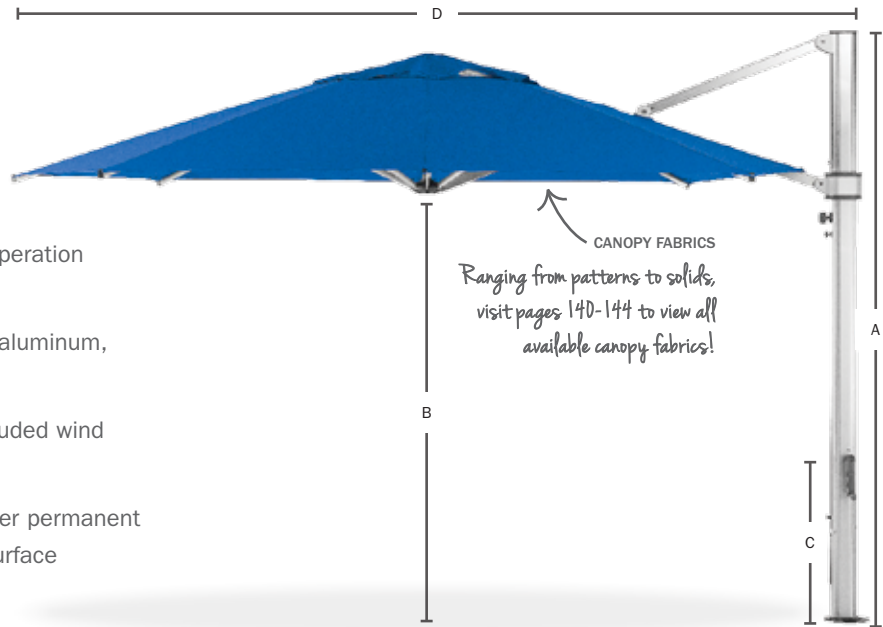

SOREN UMBRELLA CANTILEVER

This umbrella combines style with size, strength and durability to provide a lasting solution to your shade needs. The Soren cantilever umbrella is available in a 13' octagon and a 10' square with five base options. Its 360° rotation and tilt system allows for easy opening and closing, while providing complete shade flexibility. Heavy gauge extruded aluminum and stainless-steel parts on a marine-grade, corrosion-resistant aluminum frame ensure the Soren is ideal for both commercial and residential environments. Choose from among dozens of high-quality fabrics for a beautiful, low-maintenance shade solution!

- Full 360° rotation, combined with the tilt system, allows for countless tilt angles, providing hours of maximum shade regardless of the position of the sun
- Maintenance-free stainless steel hardware
- The crank lift is built for commercial use, and is designed for smooth and effortless operation in any environment
- The mast and all critical joints are extruded aluminum, ensuring unmatched strength and durability
- Engineered to withstand 35 MPH winds; included wind stabilizer kit increases this by 5 MPH
- Multiple mounting options are available, either permanent or semi-permanent, for installation on any surface

10' SQUARE
U 883ECU-SQ - 120 lbs
A - Overall Height: 110"
B - Clearance: 82"
C - Closed Clearance: 27"
D - Overall Depth: 135"
Mast Diameter: 3.3" x 5"

13' OCTAGON
U 880ECU - 140 lbs
A - Overall Height: 110"
B - Clearance: 82"
C - Closed Clearance: 30"
D - Overall Depth: 163"
Mast Diameter: 3.3" x 5"