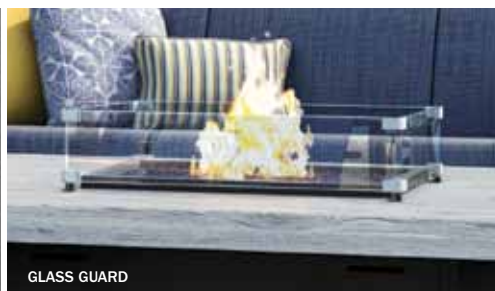

PRODUCT FEATURE

Every Homecrest fire table features easy propane access, a removable key valve for flame control and a standard burner riser to keep the table surface cool. We also offer glass guards, which are recommended for use in windy conditions to contain the flame.