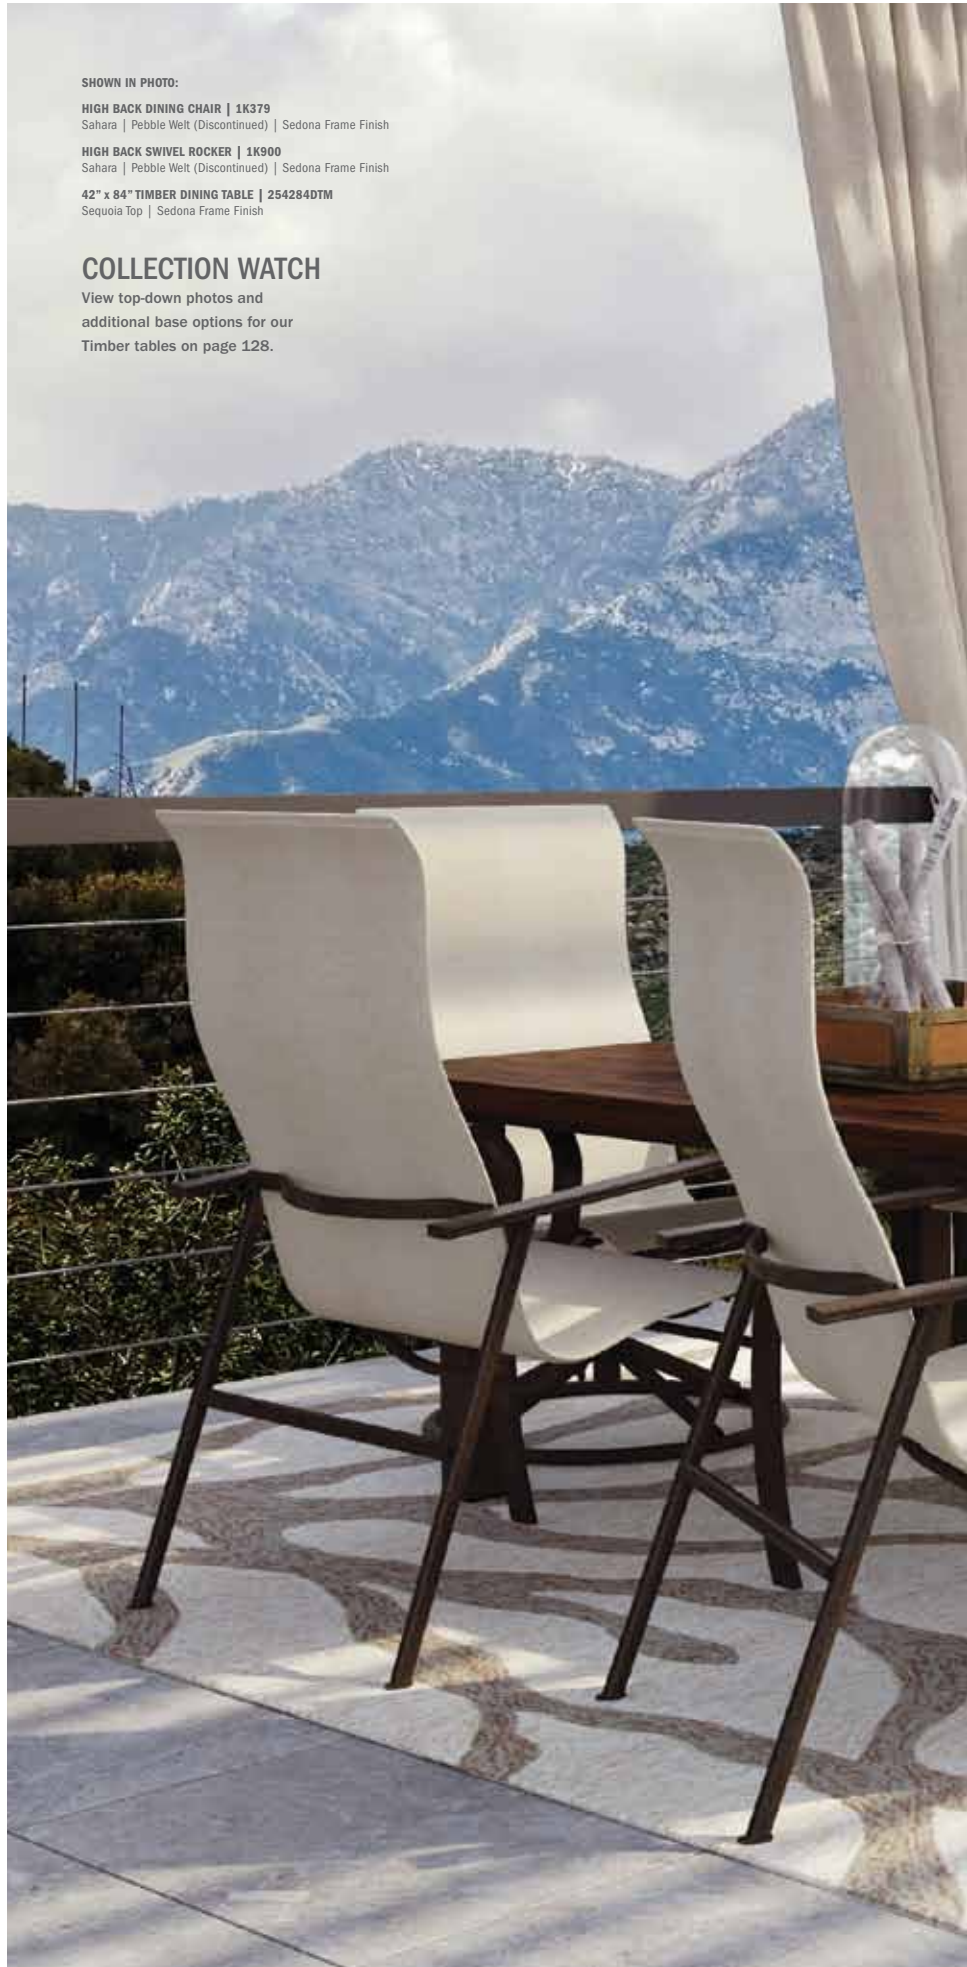

COLLECTION WATCH

View top-down photos and additional base options for our Timber tables on page 128.