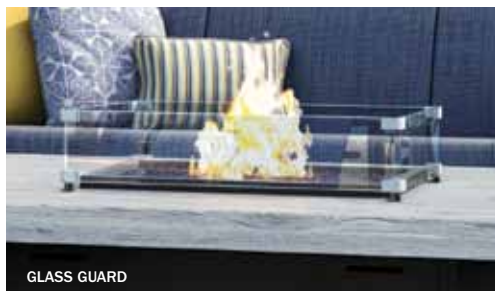

PRODUCT FEATURE

Every Homecrest fire table features easy propane access, a removable key valve for flame control and a standard burner riser to keep the table surface cool. We also offer glass guards, which are recommended for use in windy conditions to contain the flame.