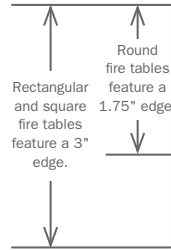

3" STRAIGHT EDGE PROFILE SHOWN IN CHAR

INDIVIDUALLY HANDCRAFTED *Note: Each top is individually handcrafted and will vary in color. Colors are representations, refer to an actual sample. For table options, including occasional, dining, café, balcony and bar options, check out pages 128-131.*