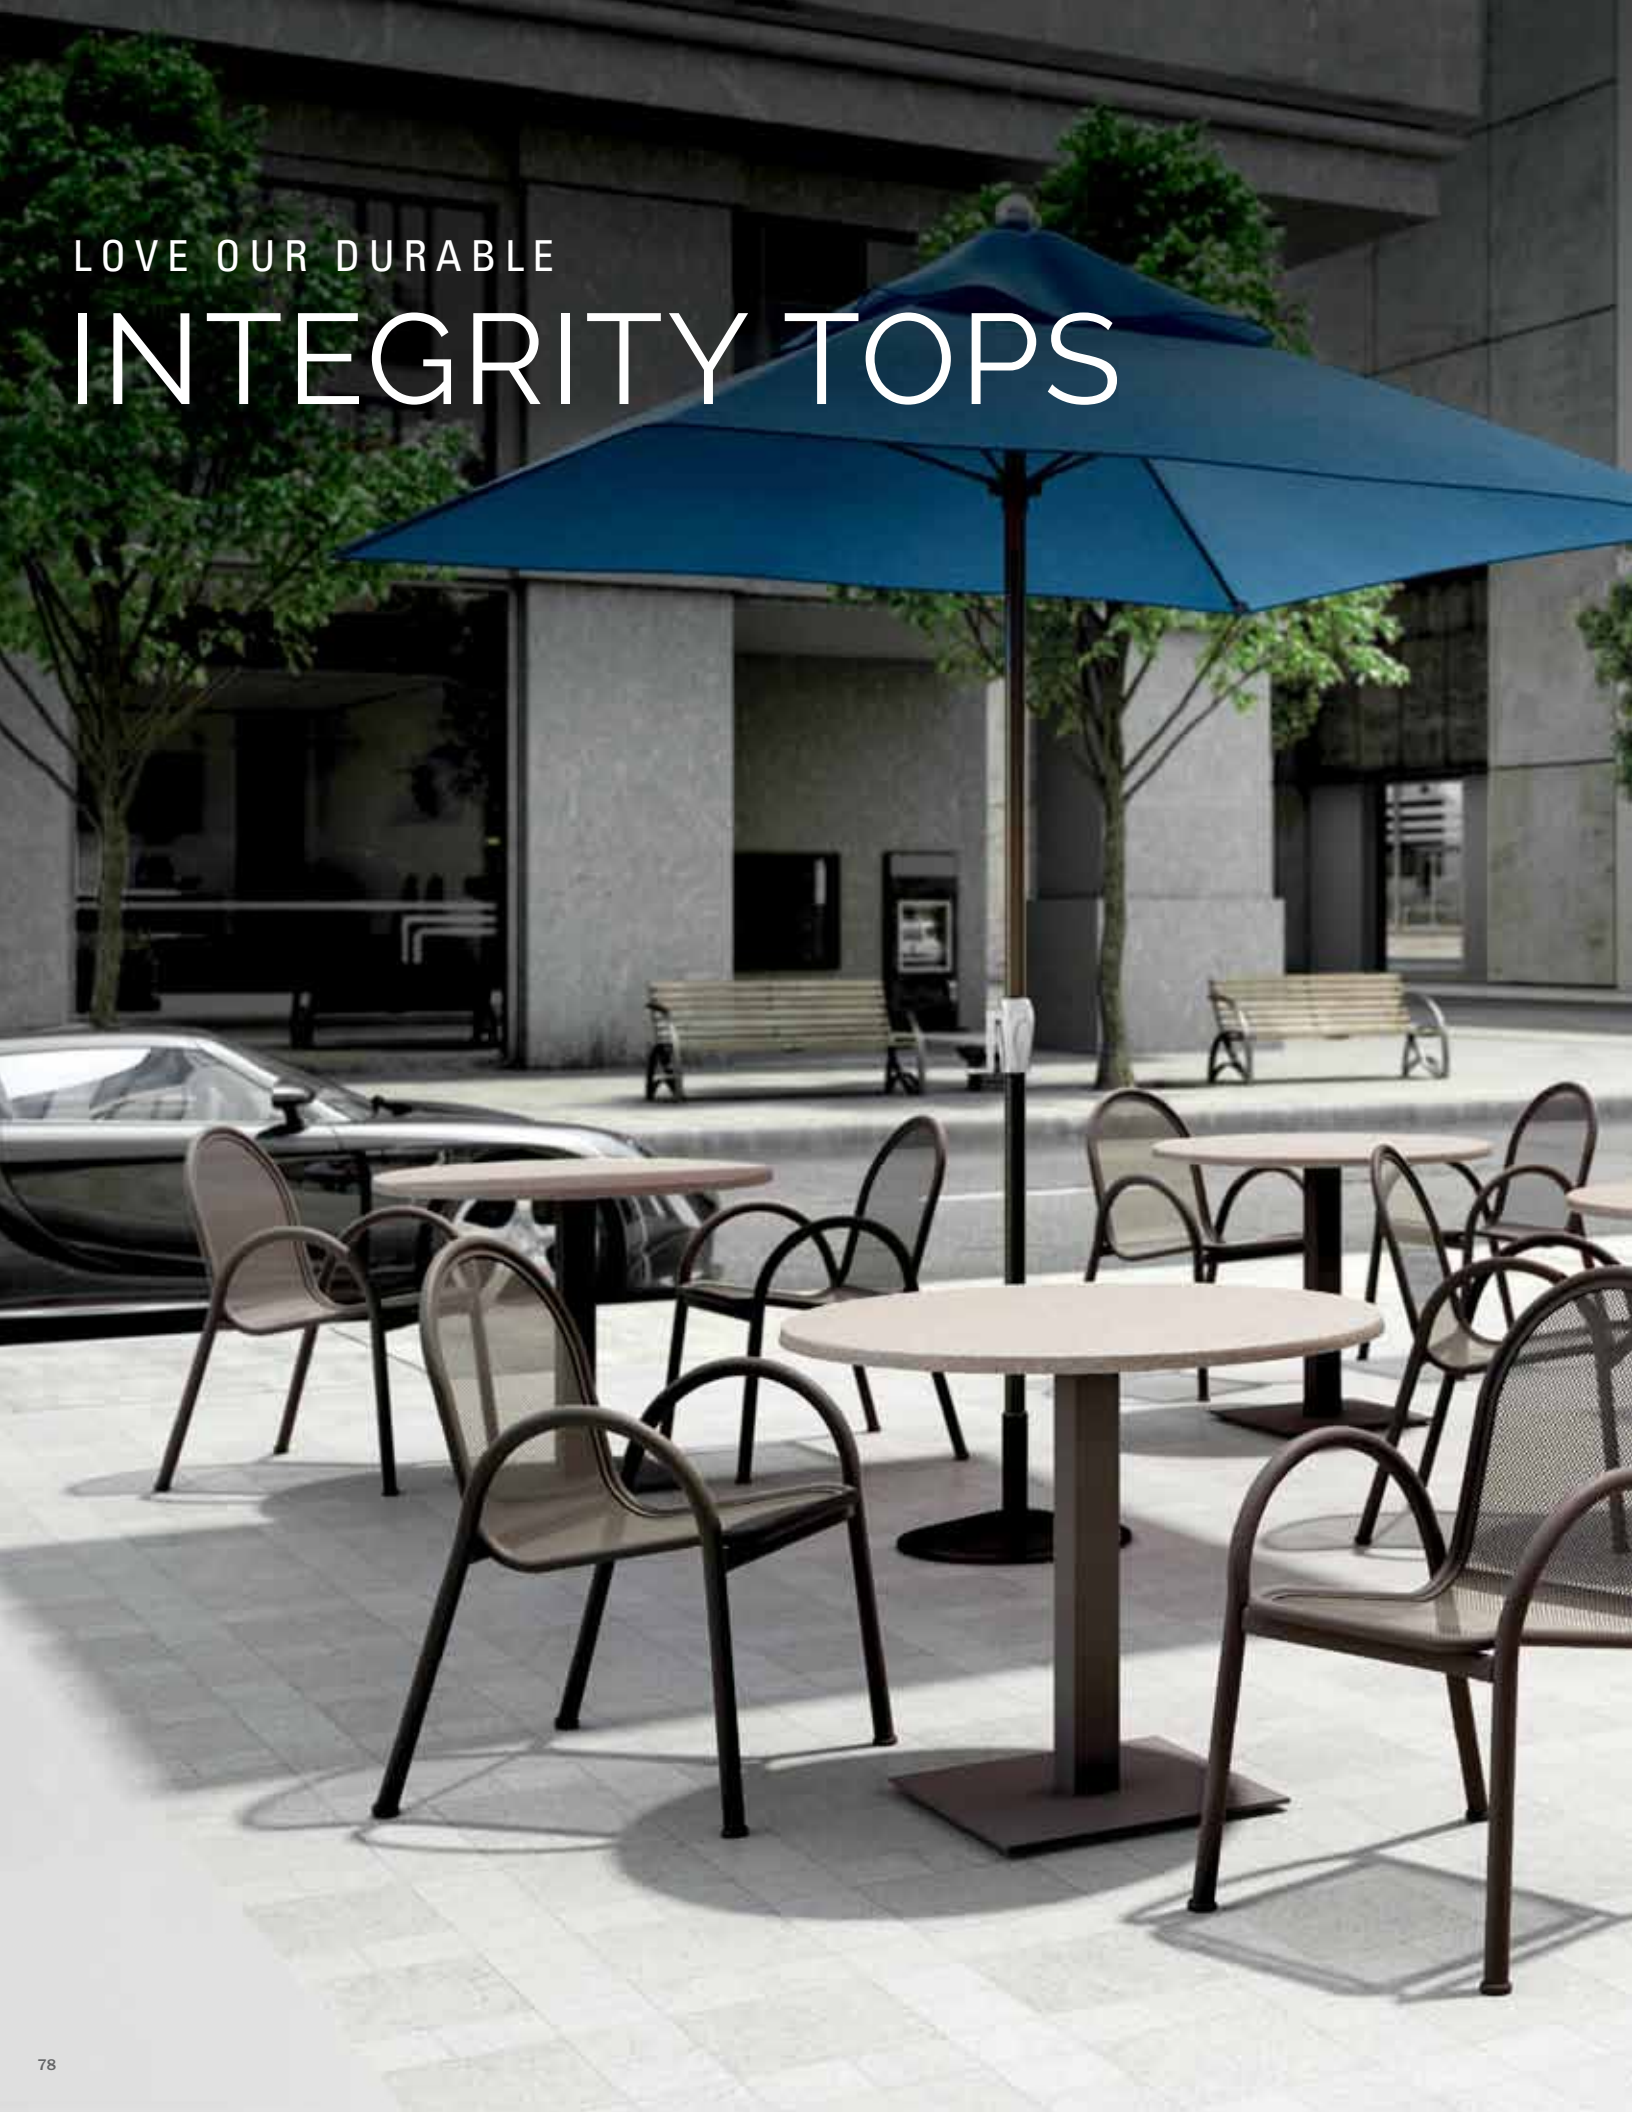

LOVE OUR DURABLE

INTEGRITY TOPS