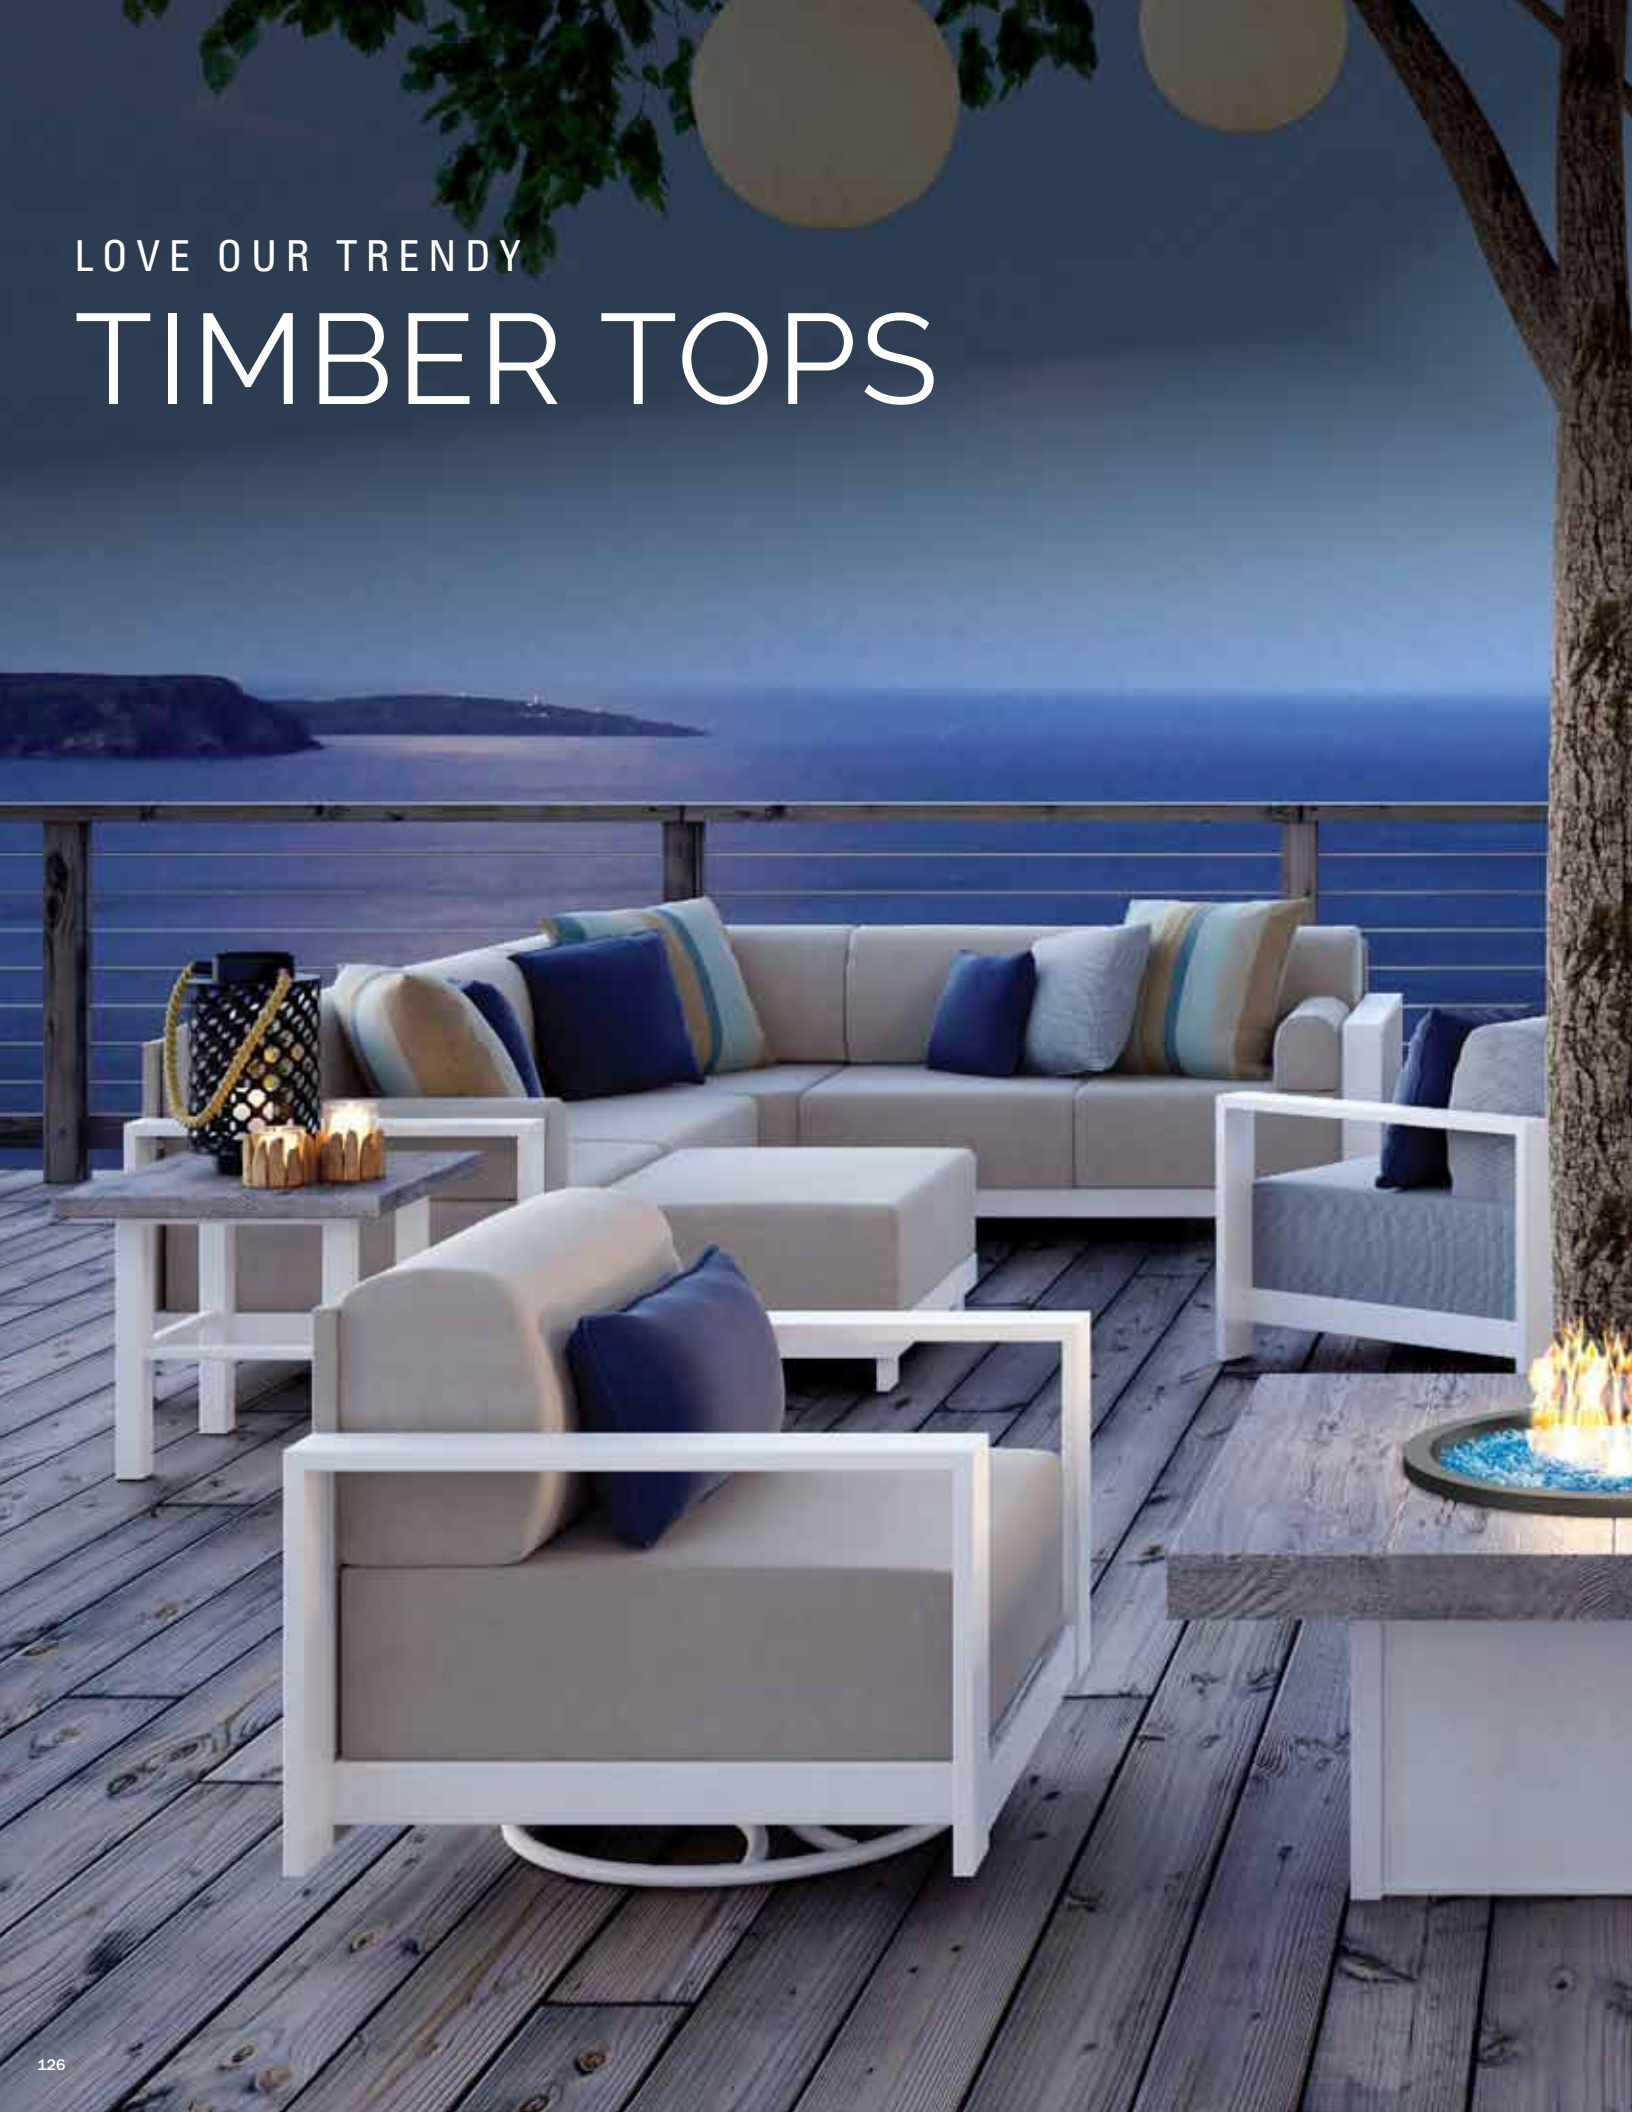

18 - CARIBBEAN BLUE
006122 - Reflective

LOVE OUR TRENDY

TIMBER TOPS

SHOWN IN PHOTO:

GRACE SWIVEL CHAT CHAIR | 10991
Echo Ash (Sunbrella) | Glacier Frame Finish

12" x 22" KIDNEY PILLOW | 01222
Spectrum Indigo (Sunbrella)