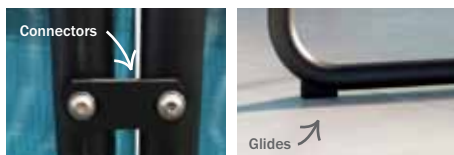

H: 18" W: 28" L: 44"

CORNER UNIT

3610021 - Side Table Height

H: 21" W: 34" L: 23.5"

Available in: **SS** Sensation Sling

PRODUCT FEATURE

This collection comes with optional connectors. These easy to install hidden connectors help maintain a desired seating configuration. All units come standard with black floor glides.