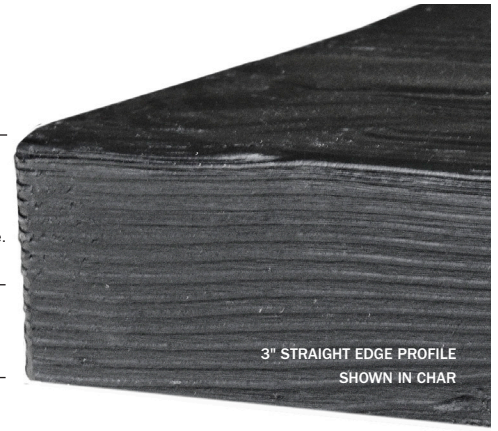

TIMBER FIRE TABLES

NATURAL SERIES

HOMECREST™
OUTDOOR LIVING

Made in the USA • www.homecrest.com

Individually handcrafted and cast from beautiful reclaimed wood tables, our Timber fire tables look incredibly realistic. Our Timber tops are made with extremely durable materials, allowing them to withstand even the toughest weather conditions. Homecrest fire tables offer a powerful burner (up to 65,000 BTUs) and come standard with your choice of fire jewelry, as well as a secure key and black 3/4" aluminum fire burner riser.

AVAILABLE TOP COLORS

Note: Each top is individually handcrafted and will vary in color. Colors are representations, refer to an actual sample.

FIRE TABLES

Note: Each fire table comes standard with a 12" x 24" rectangular or 20" round 65,000 BTU stainless steel black powder-coated burner, external key valve, match-light ignition, 20 lbs of fire jewelry (select one or two colors), and a black 3/4" fire burner riser. The burner is available as either Liquid Propane (XXX-JLP) or Natural Gas (XXX-JNG)—if one is not selected, the burner will default to the Liquid Propane option. The square and rectangular fire tables feature a 3" straight edge profile and the round fire tables feature a 1.75" straight edge profile.