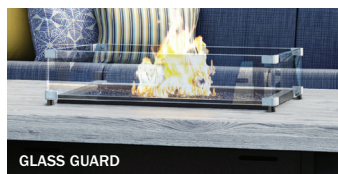

EASY PROPANE ACCESS

GLASS GUARD