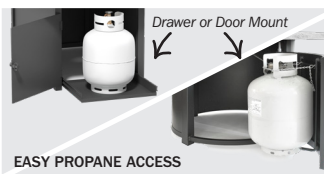

BURNER RISER

EASY PROPANE ACCESS