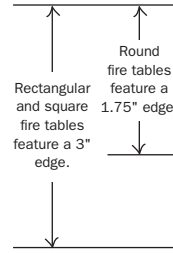

AVAILABLE TOP COLORS

Note: Each top is individually handcrafted and will vary in color. Colors are representations, refer to an actual sample.

FIRE TABLES

Note: Each fire table comes standard with a 12" x 24" rectangular or 20" round 65,000 BTU stainless steel black powder-coated burner, external key valve, match-light ignition, 20 lbs of fire jewelry (select one or two colors), and a black 3/4" fire burner riser. The burner is available as either Liquid Propane (XXX-JLP) or Natural Gas (XXX-JNG)—if one is not selected, the burner will default to the Liquid Propane option. The square and rectangular fire tables feature a 3" straight edge profile and the round fire tables feature a 1.75" straight edge profile.