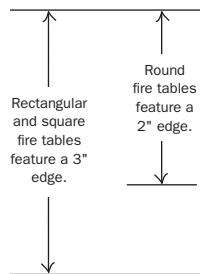

AVAILABLE TOP COLORS

Note: Each top is individually handcrafted and will vary in color. Colors are representations, refer to an actual sample.

3" STRAIGHT EDGE PROFILE
SHOWN IN DRIFT

FIRE TABLES

Fire tables feature a 2" or 3" straight edge profile.

Note: Each fire table comes standard with a 12" x 24" rectangular or 20" round 65,000 BTU stainless steel black powder-coated burner, external key valve, match-light ignition, 20 lbs of fire jewelry (select one or two colors), and a black 3/4" fire burner riser. The burner is available as either Liquid Propane (XXX-JLP) or Natural Gas (XXX-JNG)—if one is not selected, the burner will default to the Liquid Propane option. The square and rectangular fire tables feature a 3" straight edge profile and the round fire tables feature a 2" straight edge profile.