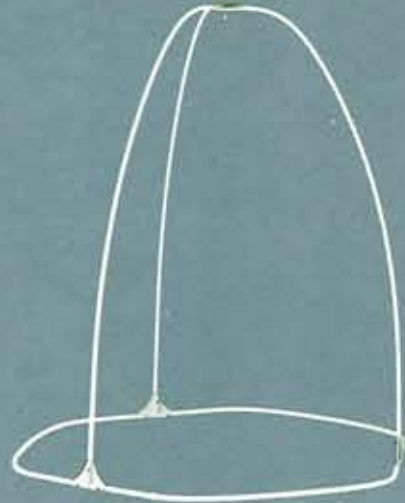

* 110 ottoman may be cartoned with No. 90 swivel rocker.

floating chair/stand

Swing free from the sand castle crew while you bask in the comfort of a truly original chair. Our sassy entry in the innovative seating field creates its own environment of comfort, with or without the stand.

Homecrest's No. H20 floating chair is constructed of strong, welded tubular and solid core steel, with a heavy helical spring and cord wrapped arms. Stylish summer vinyl cushions or casual expanded vinyl or cloth cushions are available choices with this unit, which may be used independently of the stand. The No. 30 stand forms a durable tripod of intriguing support; in white finish only, both frame and stand have an all-weather finish of powder coated vinyl.

H20 floating chair
36"H x 28"W 1 ctn.
suspended height - 51".

30 chair stand
82"H x 70" Diam. 1 ctn.

Shown Below: Floating chair/stand in white finish, Holly Hill Green cushion.

courting swing, chaise

Put a canopy over your cares while you sway the blues away in Homecrest's renowned courting swing. Let our tension-chasing chaise banish the "wearies" through its built in comfort features. Add a snappy little cigarette table and the basics for total relaxation are at hand.