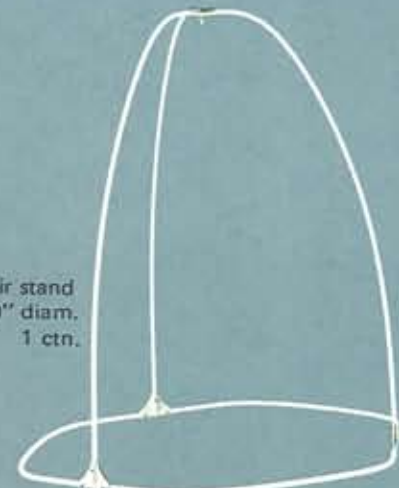

30 chair stand
82"H x 70" diam.
1 ctn.

Shown Below: Floating chair in white finish, solid orange strap.