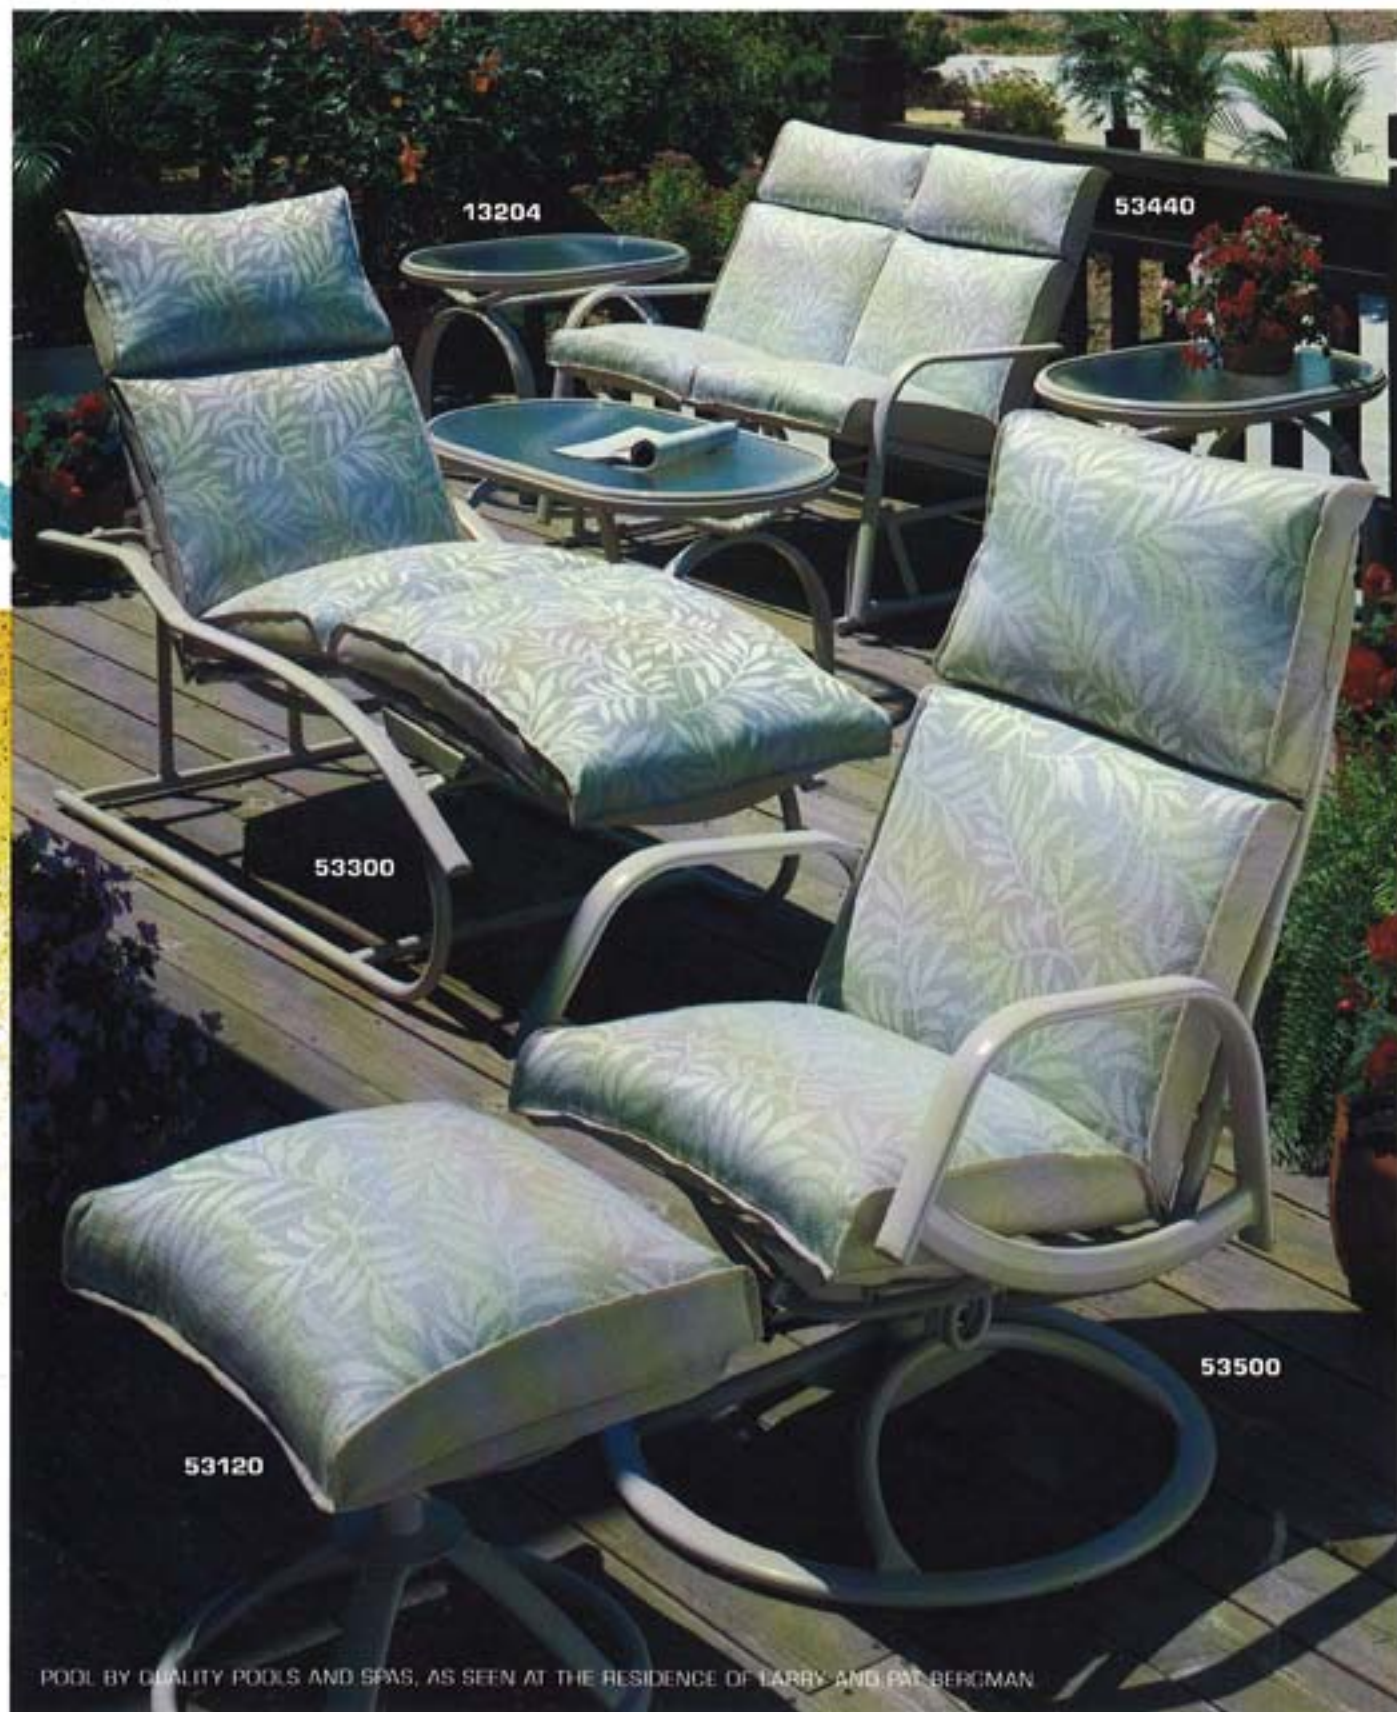

POOL BY QUALITY POOLS AND SPAS, AS SEEN AT THE RESIDENCE OF LARRY AND PAT BERGMAN

00880

00180

09625

53900

TOBAGO

Steel

Not time out,
but
outstanding time,
when the day's events
are put on
pause,
and pressures
are put
aside.
This is
Tobago time.