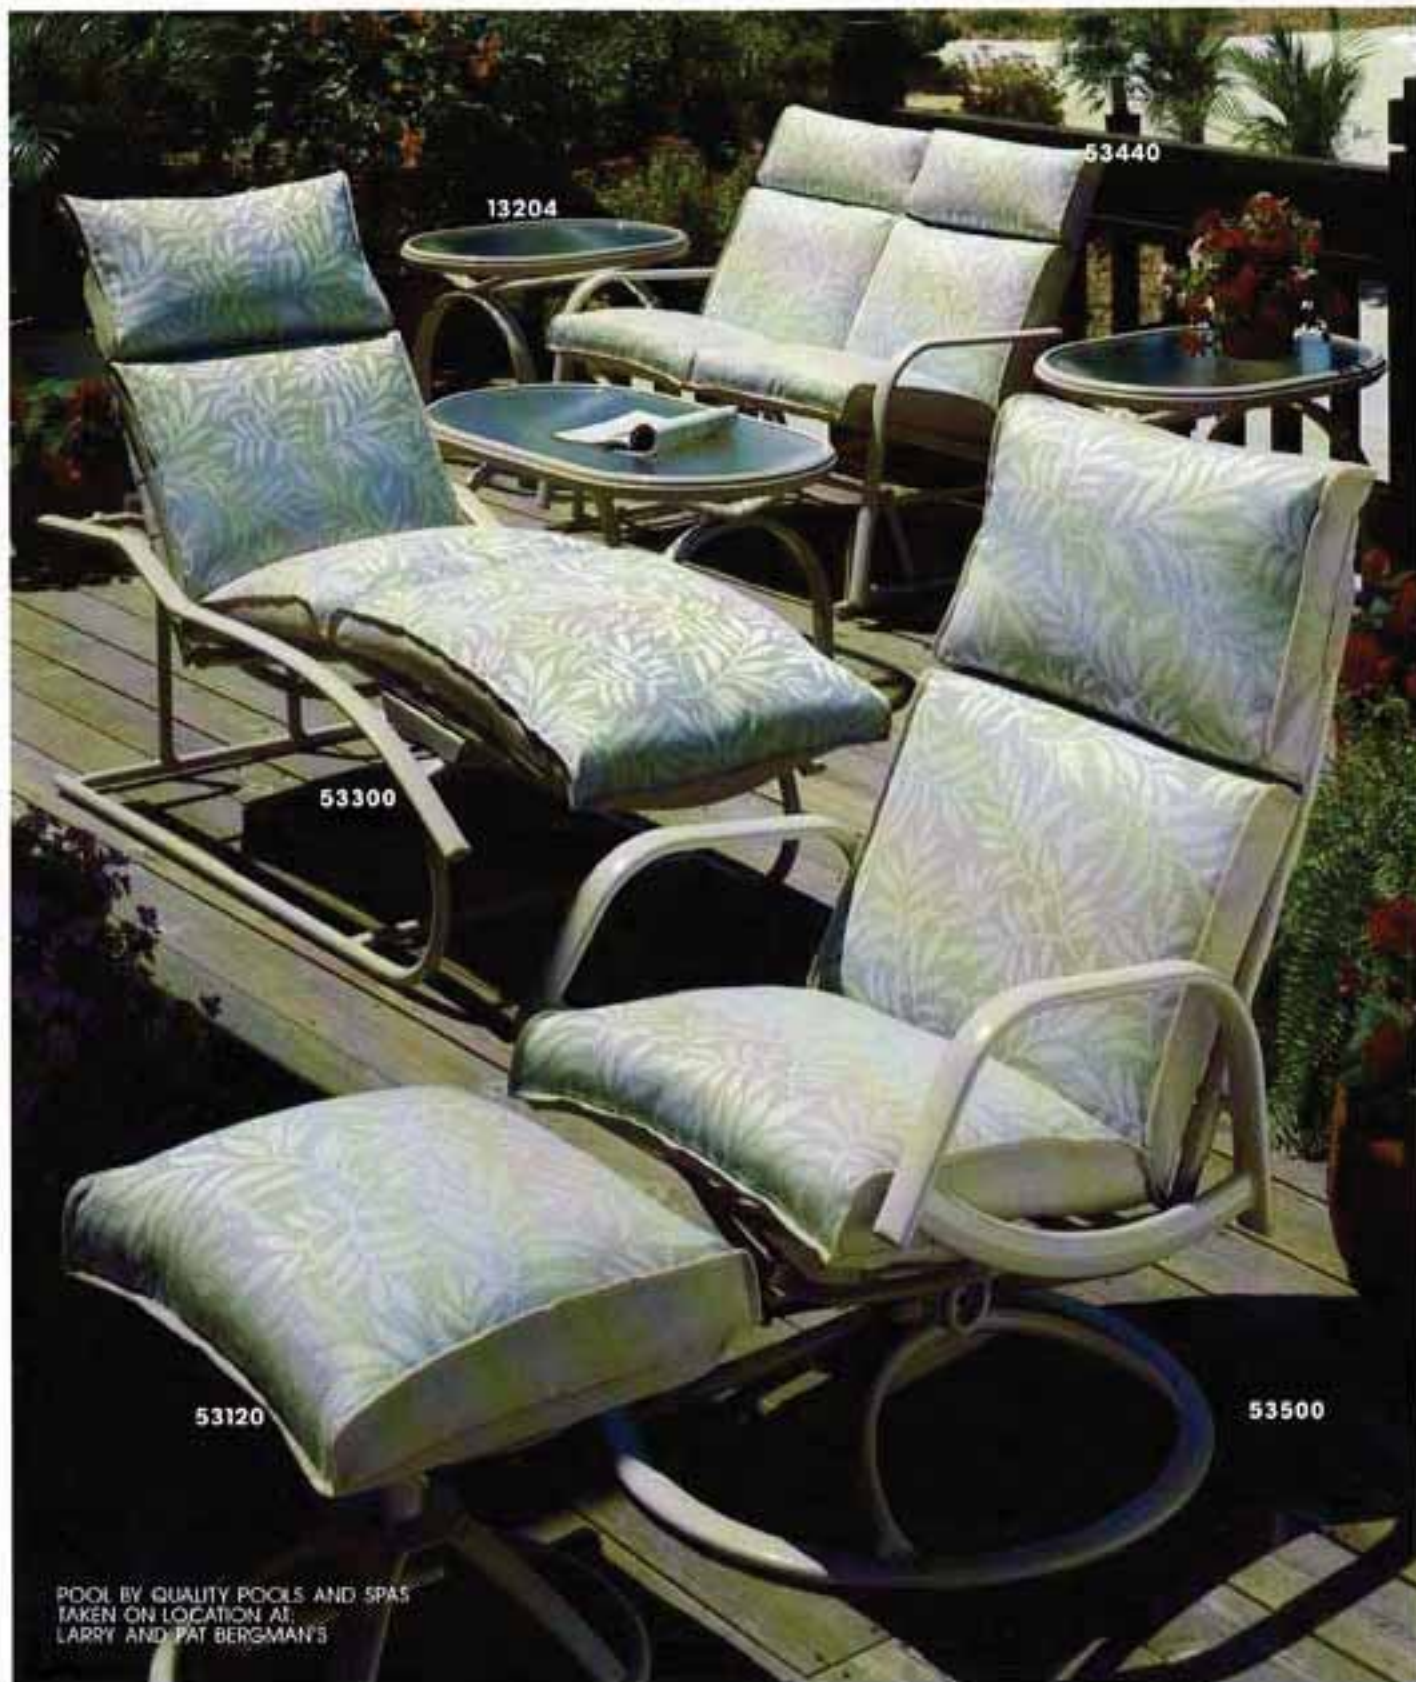

Miramar

Steel