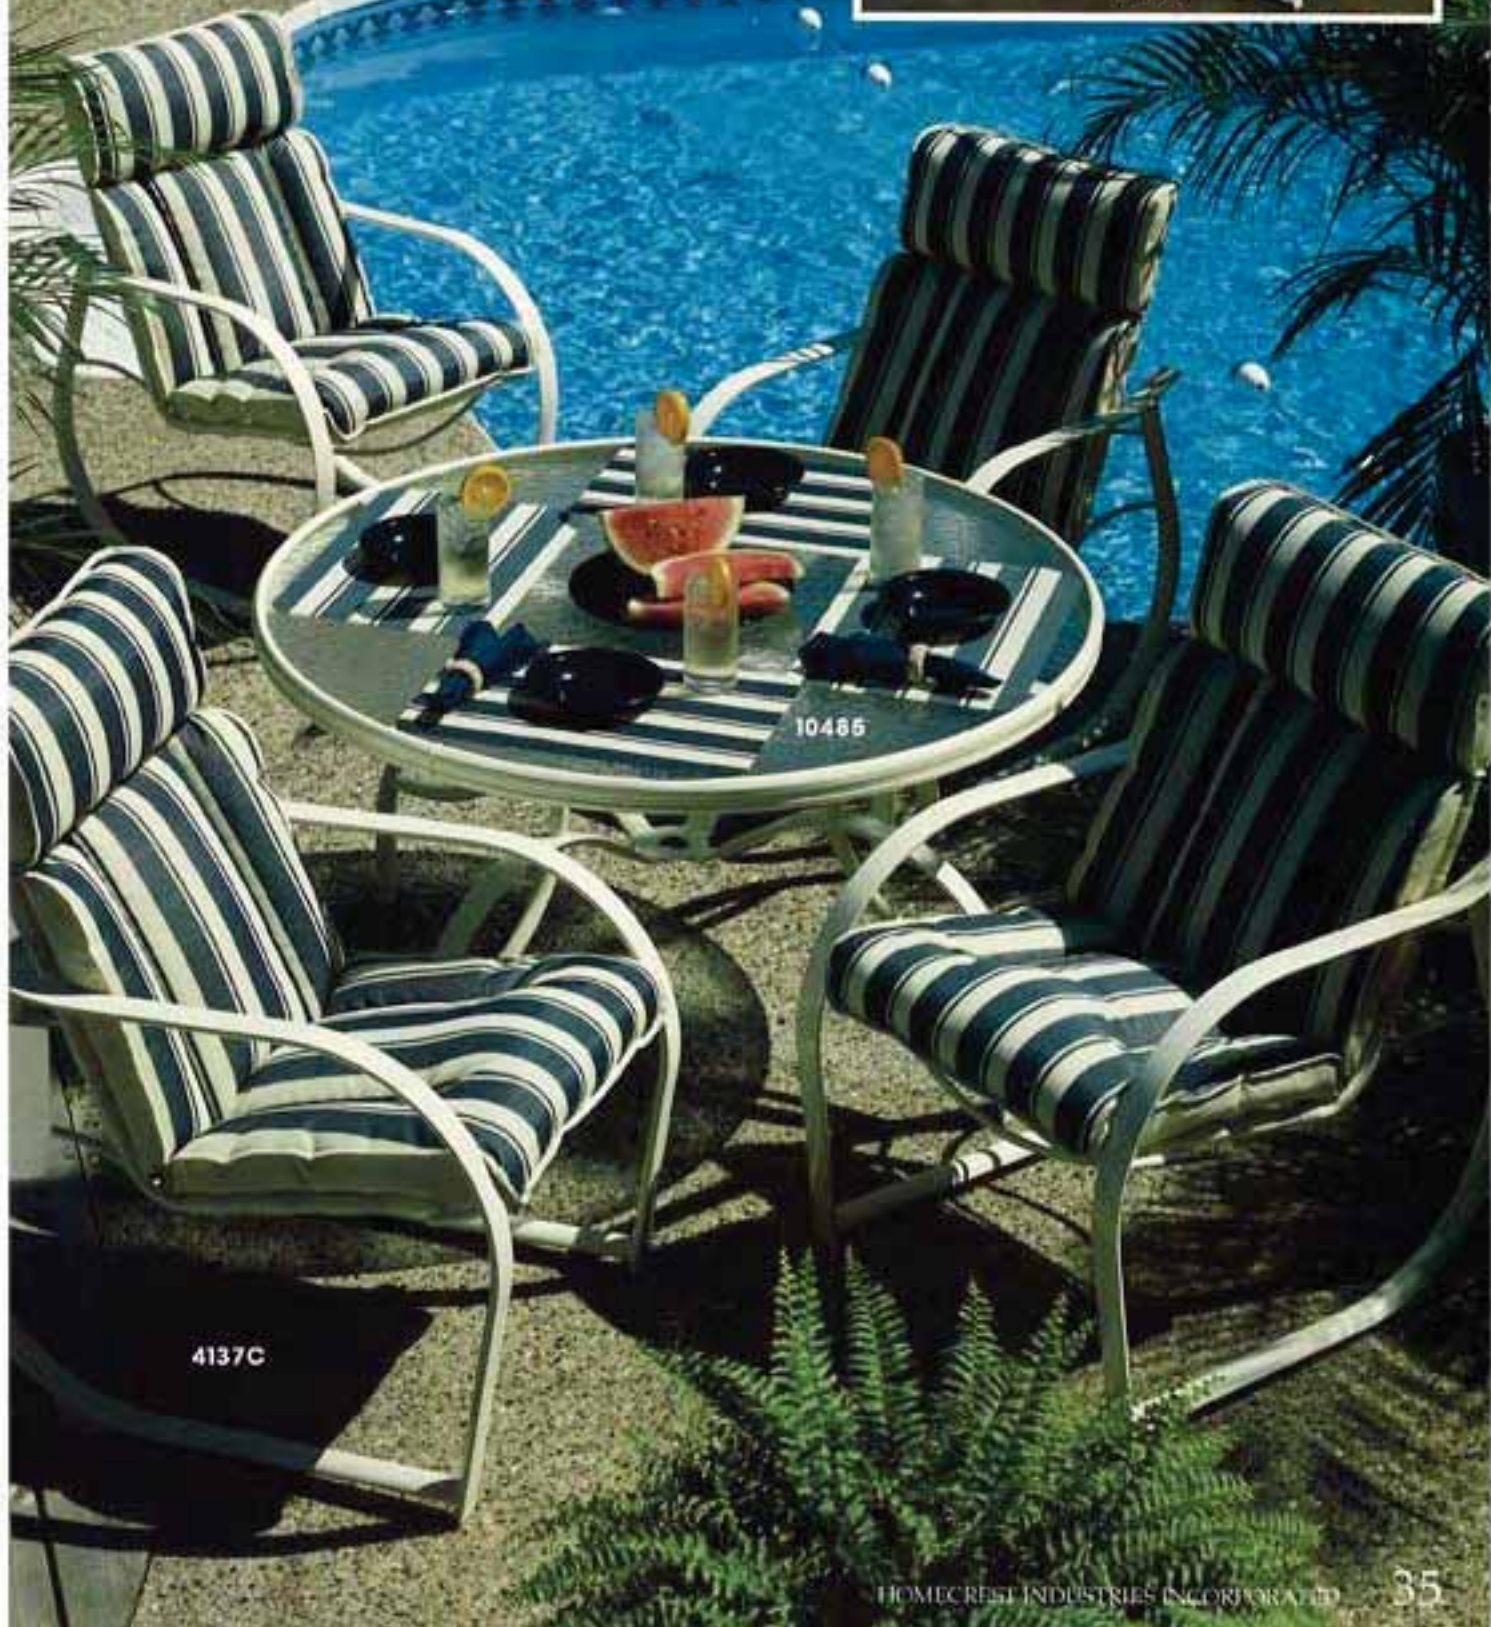

POOL BY CUSTOM POOLS
TAKEN ON LOCATION AT
KAREN OHLMAN'S