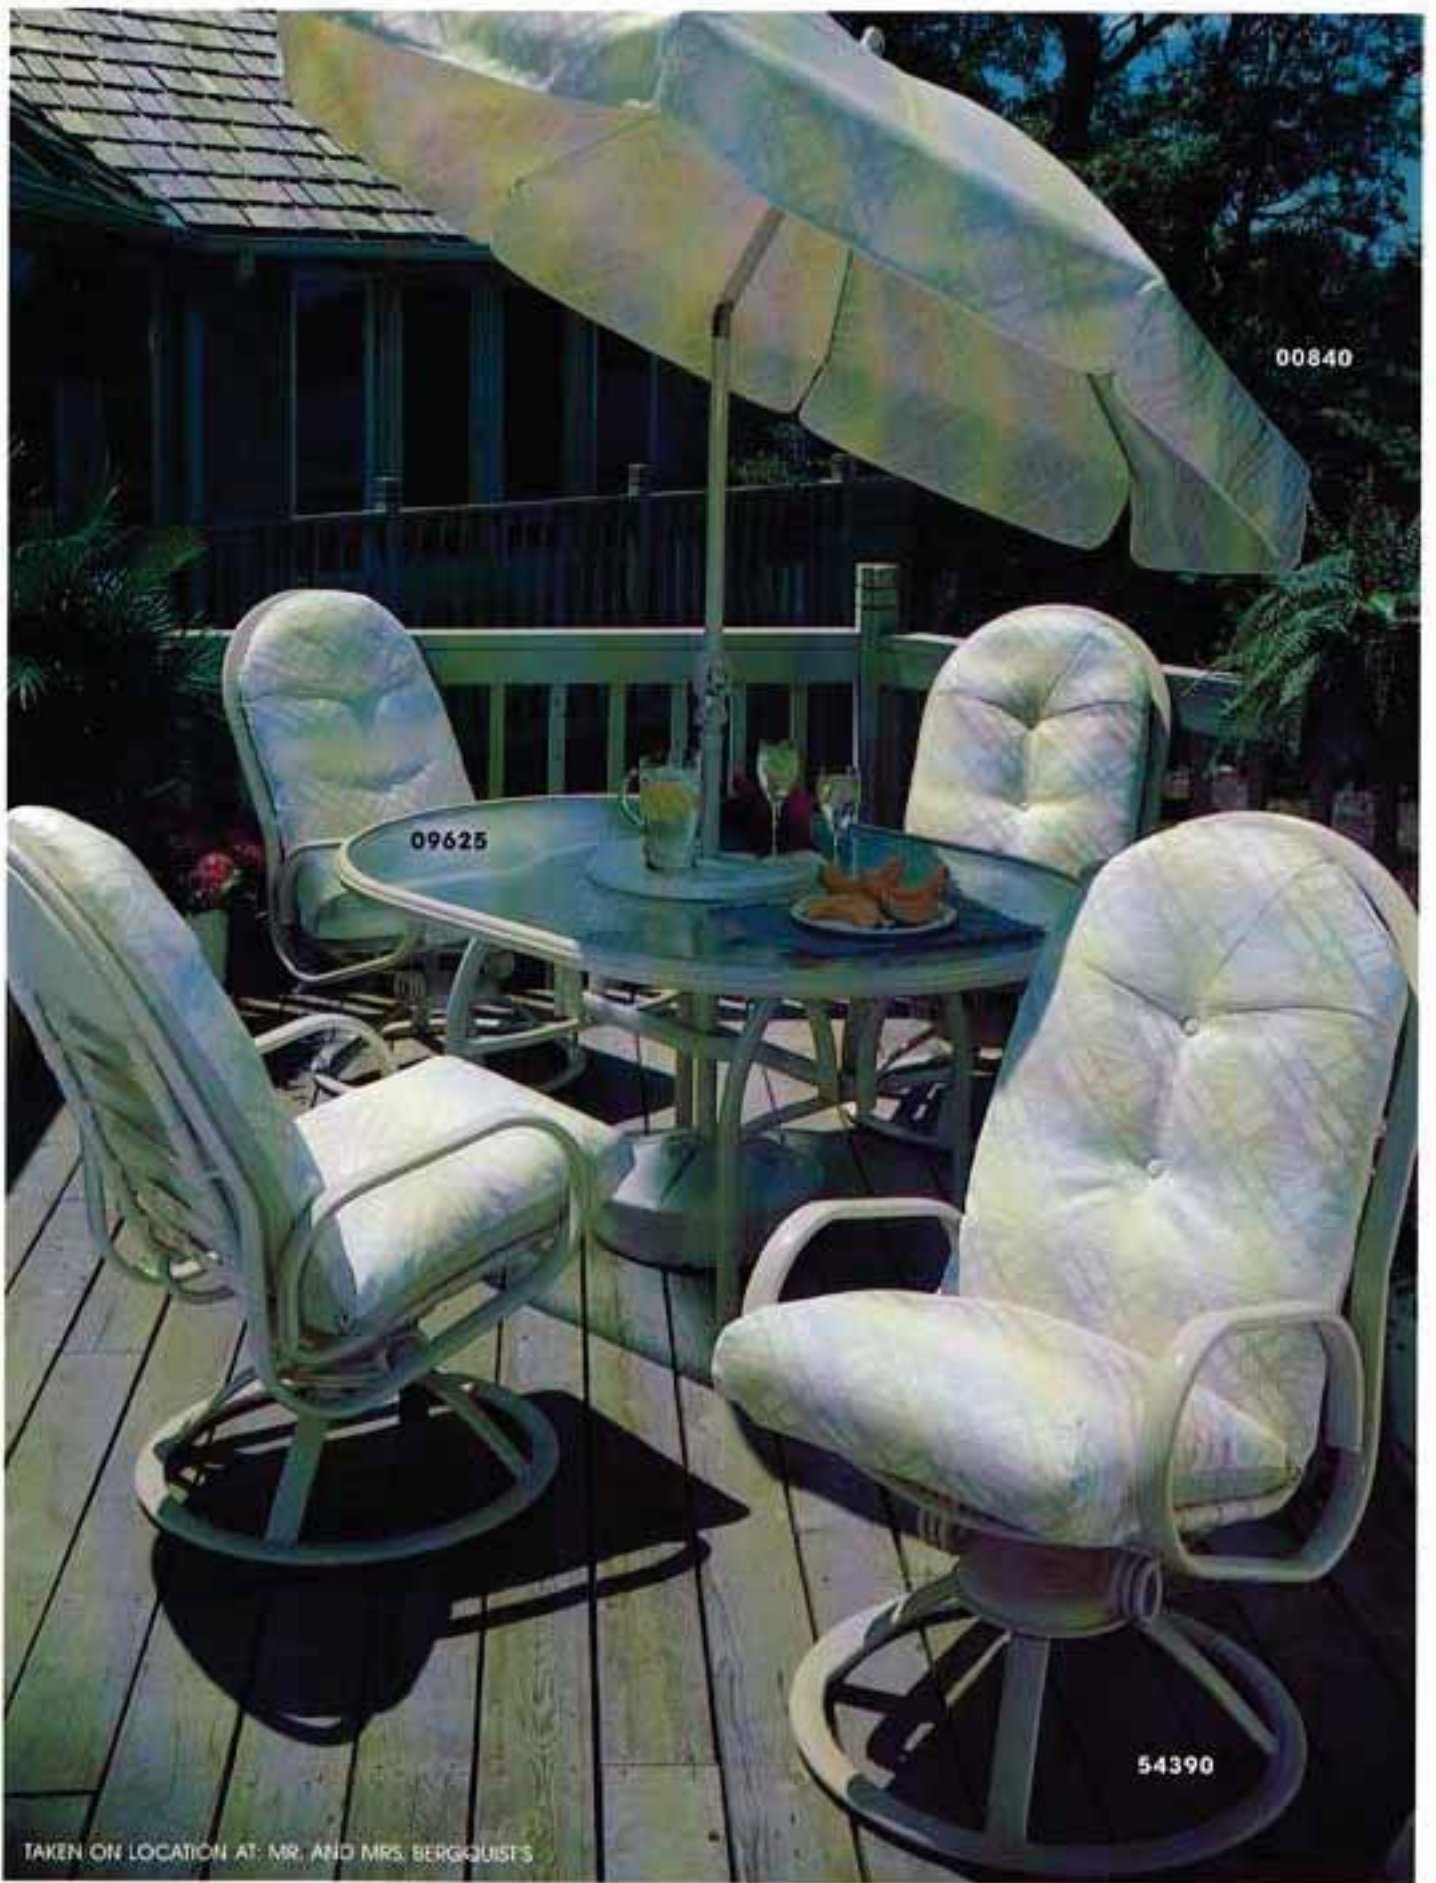

POOL BY PACIFIC POOL AND PATIO
TAKEN ON LOCATION AT
SCOTT AND NEICE HUBBARD'S

34200

Cyprus

Steel

00840

09625

54390

TAKEN ON LOCATION AT: MR. AND MRS. BERGQUIST'S