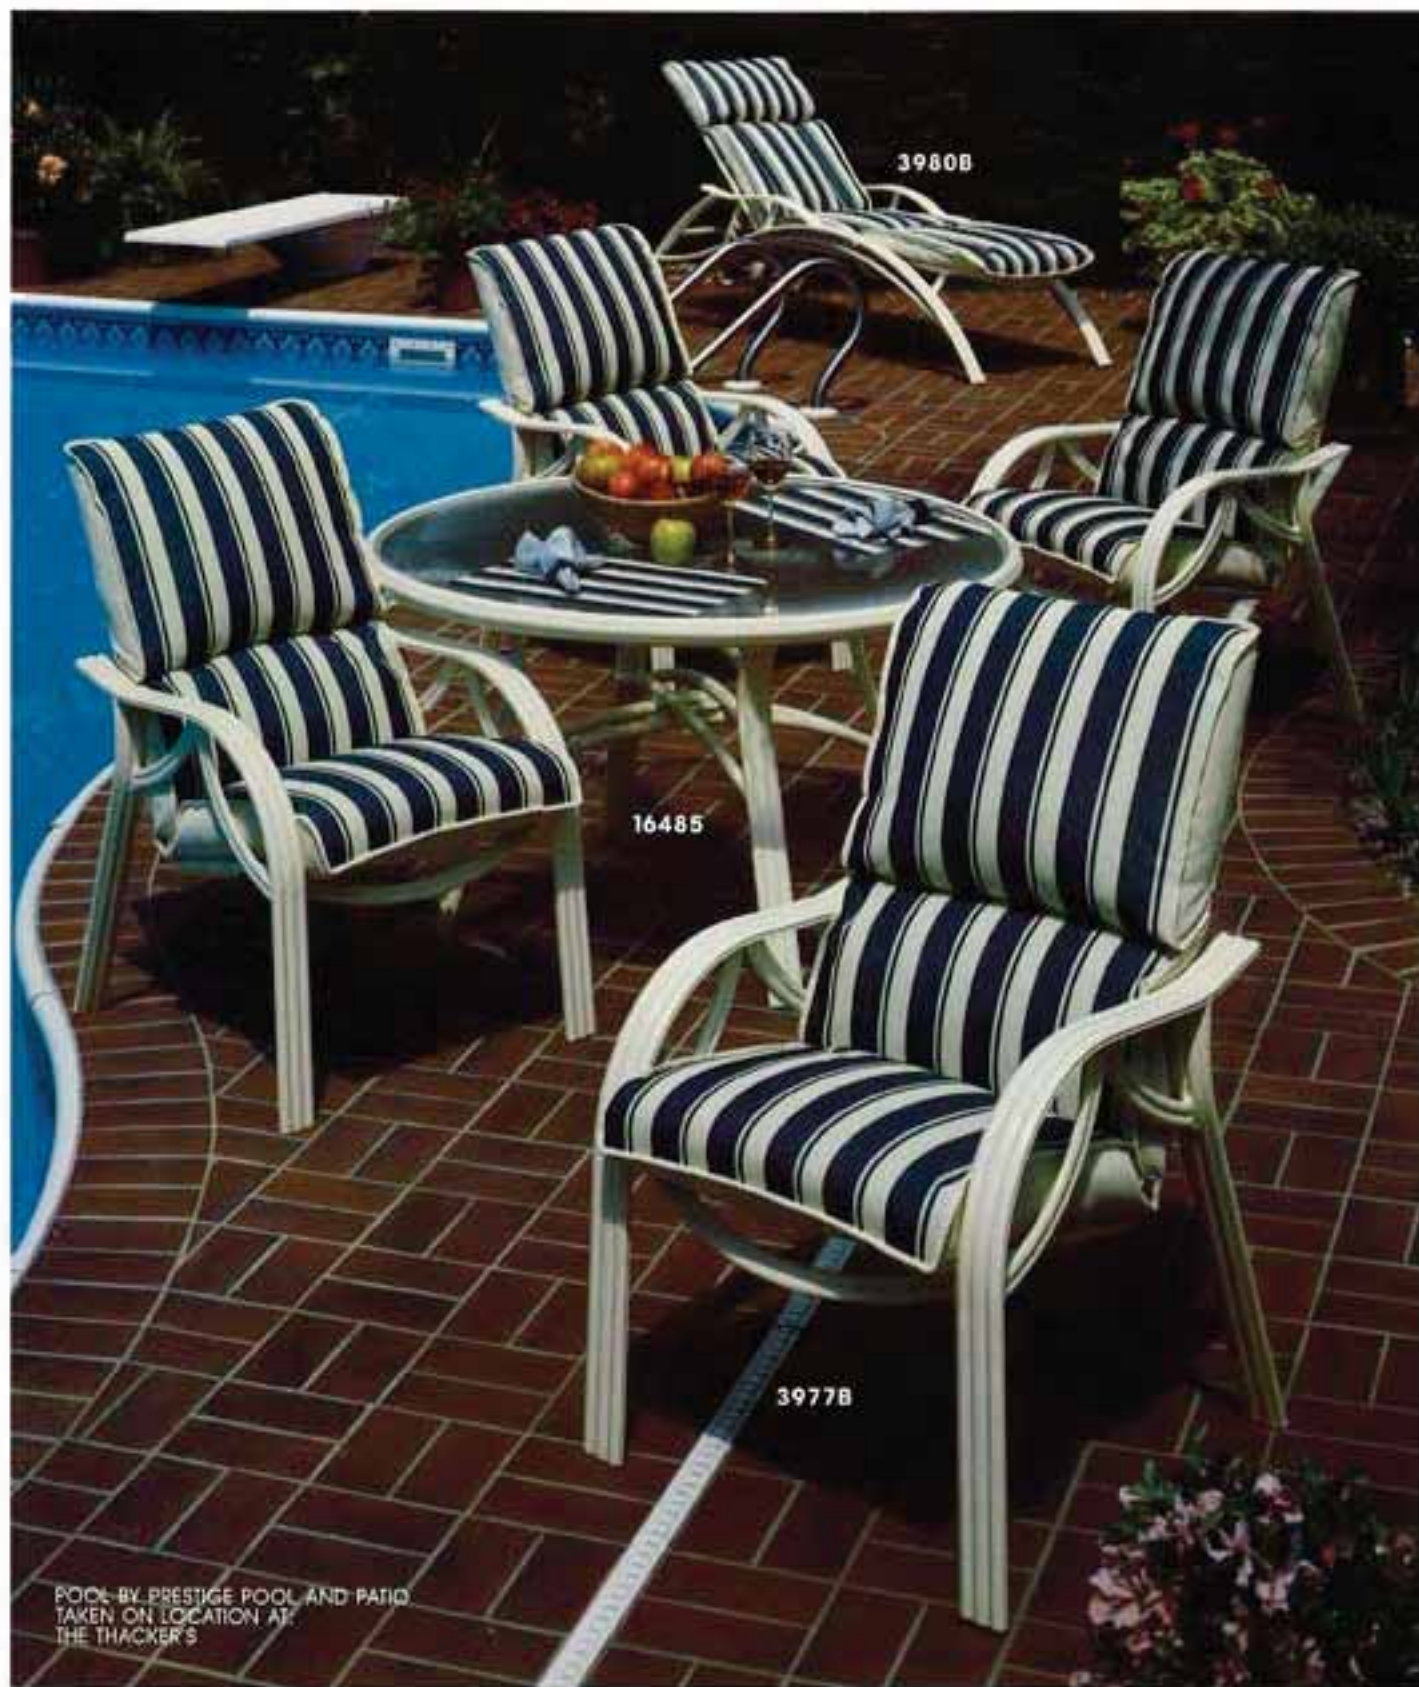

Pointe Pearl

Aluminum