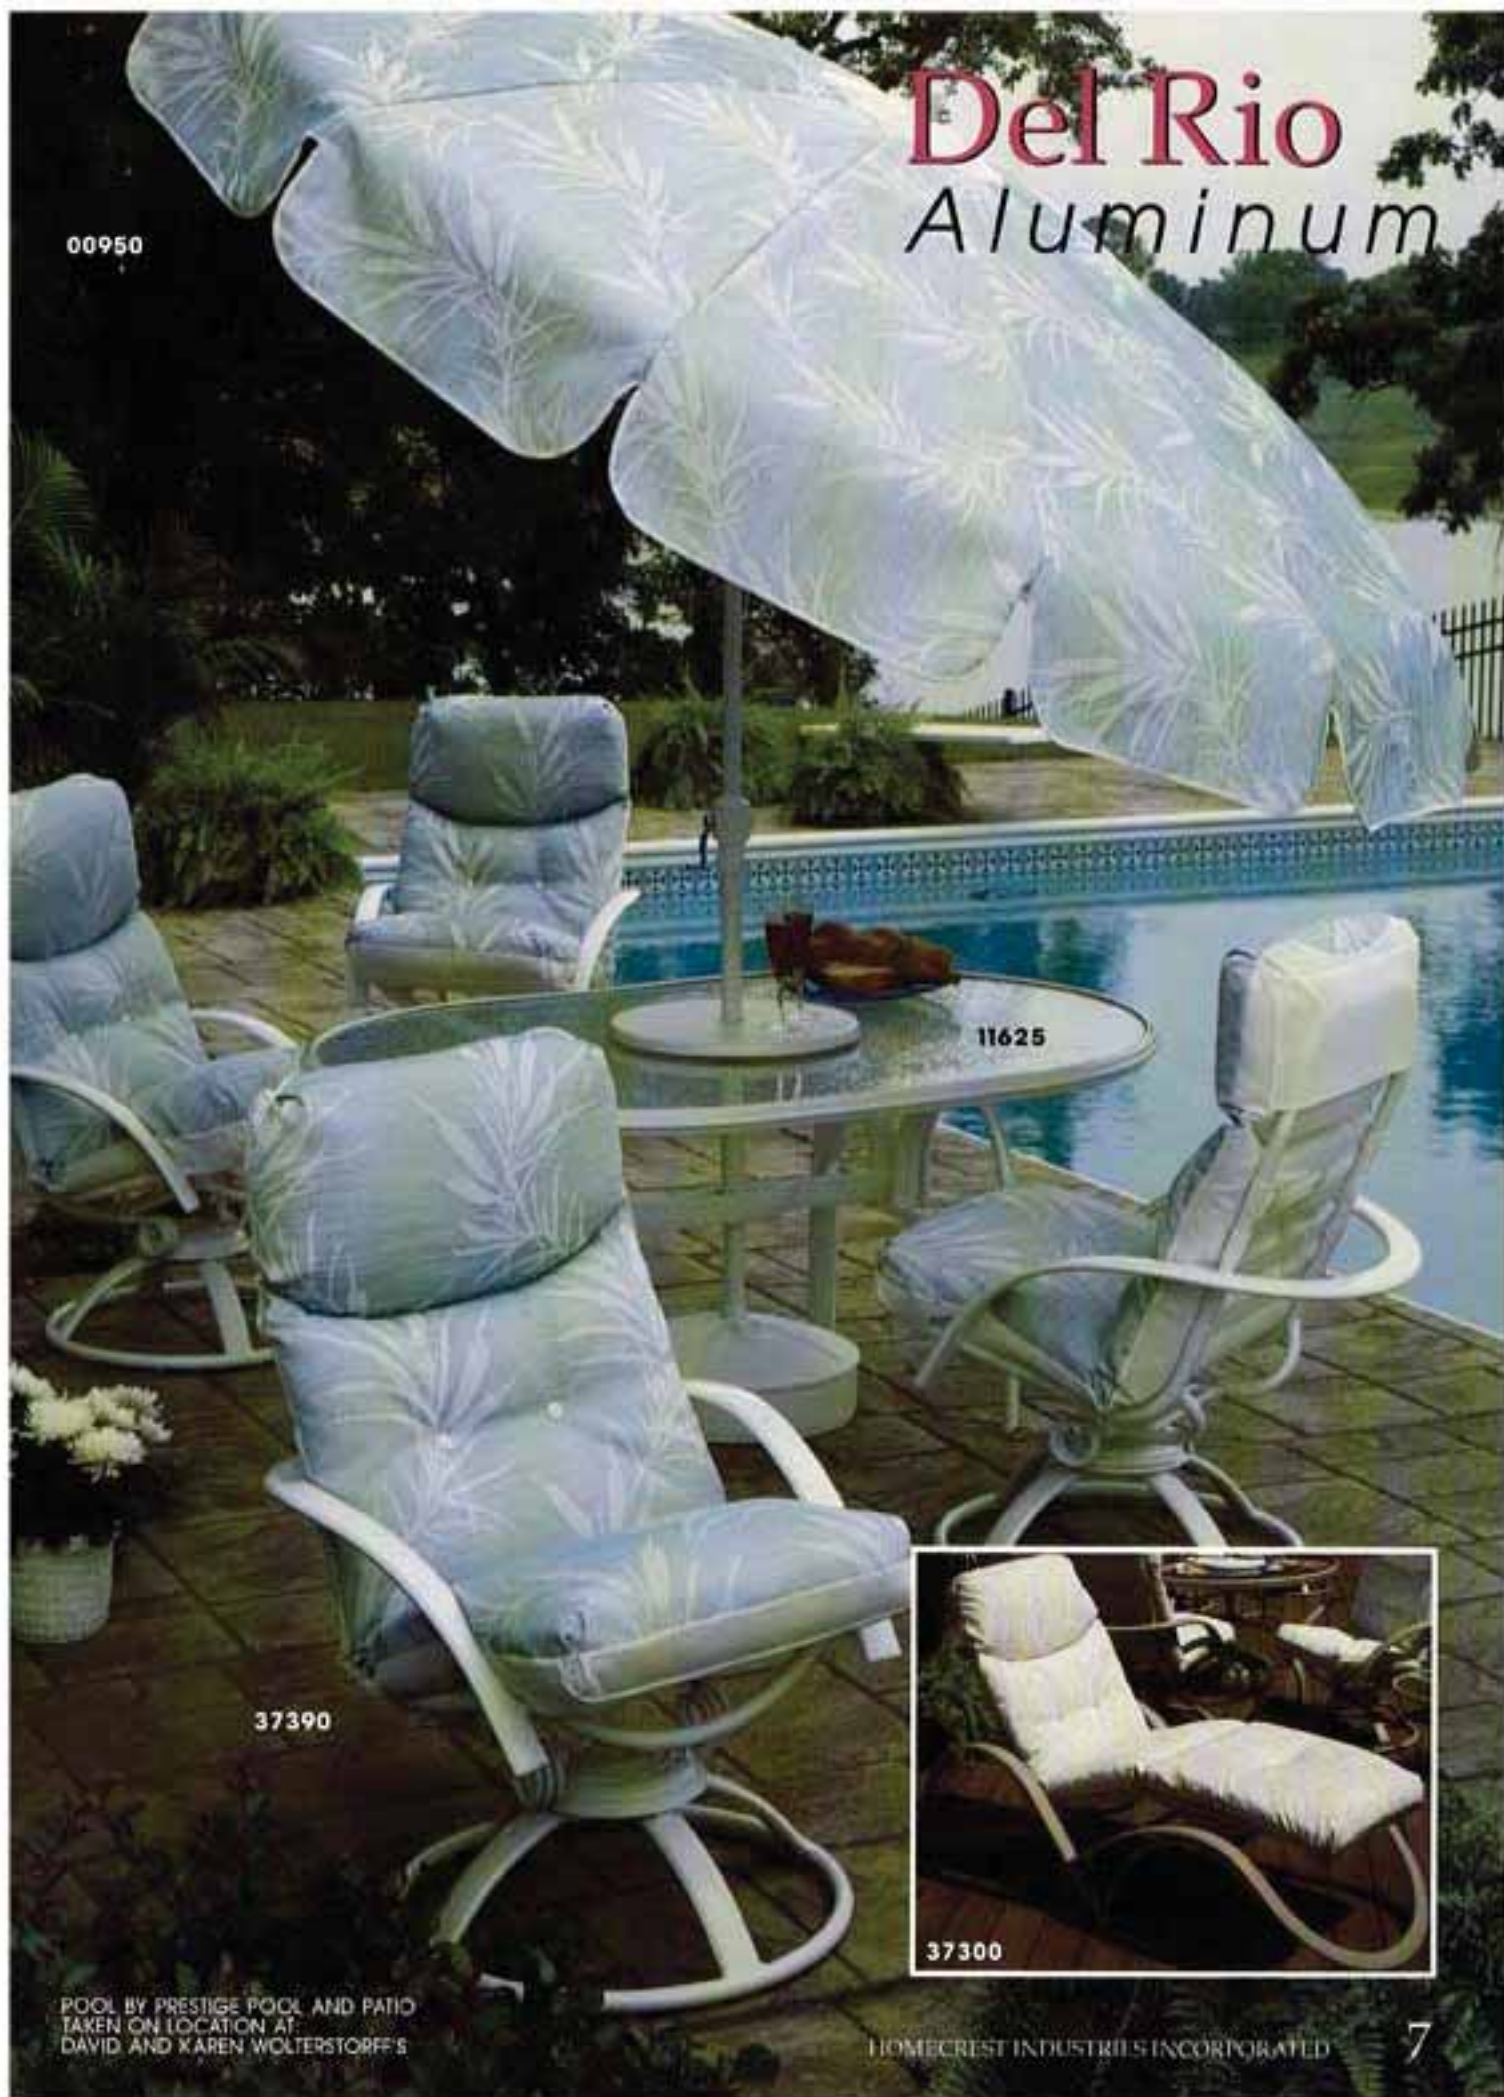

Del Rio Aluminum

00950

11625

37390

37300

POOL BY PRESTIGE POOL AND PATIO
TAKEN ON LOCATION AT
DAVID AND KAREN WOLTERSTORFF'S

HOMECREST INDUSTRIES INCORPORATED