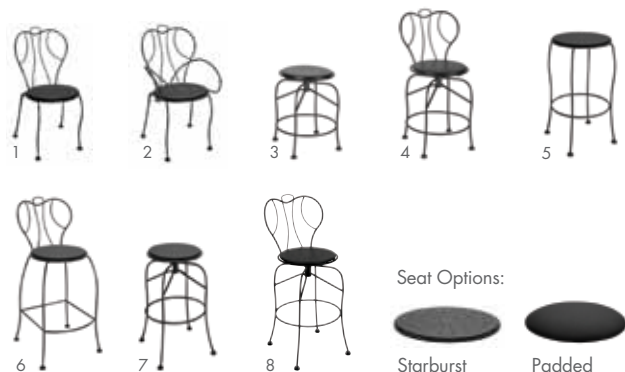

- 1) Dining Chair 2) Spring Base Chair 3) Swivel Rocker 4) Balcony Stool
5) Loveseat 6) Ottoman

DOCKSIDE | Aluminum | **SL** **C**

See the tables page for additional pieces. This collection is available in the four new vibrant frame finishes.

- 1) Bench 16" x 50.5" 2) Side Table/Bench

FLORIDA | Aluminum | **M** **C**

- 1) Café Chair 2) High Back Dining Chair 3) High Back Swivel Rocker 4) High Back Loveseat Glider 5) Swivel Balcony Stool 6) Swivel Bar Stool 7) Bar Stool 8) Adjustable Chaise 9) Ottoman

Available in: **M** Mesh **SL** Slotted **C** Removable Cushion

Latte

PASSPORT | Aluminum | **M**

1) Café Chair 2) Bar Stool 3) Adjustable Chaise

ESPRESSO | Steel | **ST C**

1) Side Chair 2) Café Chair 3) Swivel Balcony Stool 4) Swivel Balcony Stool 5) Bar Stool 6) Bar Stool 7) Swivel Bar Stool 8) Swivel Bar Stool

LATTE | Steel | **SL C**

1) Side Chair 2) Swivel Balcony Stool 3) Bar Stool 4) Swivel Bar Stool

Seat Options:

Slotted

Padded

Manhattan

MANHATTAN | Steel | **CH** **C**

1) Side Chair 2) Café Chair 3) Bar Stool