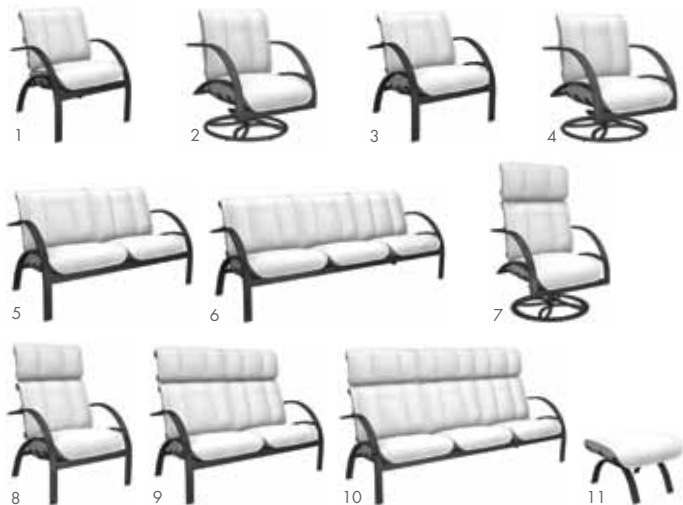

HOMECREST™

OUTDOOR LIVING

CELEBRATING 60 YEARS!

2013 COLLECTIONS

Deep Seating

★★★★★
**COASTAL
FAVORITE**
Bellaire

AIRO2 | Aluminum | **A**

1) Arm Chair 2) Left Hand Chair 3) Right Hand Chair 4) Armless Chair 5) Ottoman
Side, Chat and Coffee tables are also available.

BELLAIRE | Aluminum | **D**

1) Mid Back Dining Chair 2) Mid Back Swivel Rocker 3) Mid Back Chat Chair
4) Mid Back Swivel Rocker Chat Chair 5) Mid Back Loveseat 6) Mid Back Sofa
7) High Back Swivel Rocker Chat Chair 8) High Back Chat Chair
9) High Back Loveseat 10) High Back Sofa 11) Ottoman
Bellaire's swivel rocker's feature the new AlumaRoc™ Mechanism.