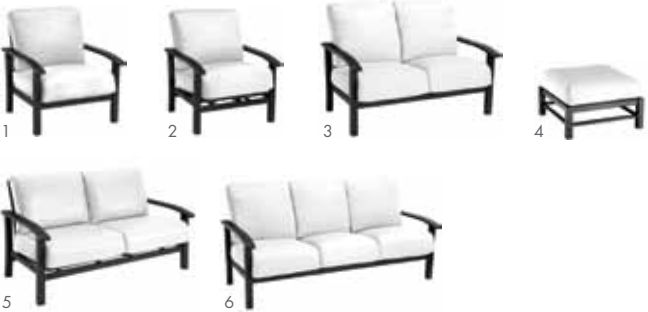

BELLAIRE | Aluminum | **D**

1) Mid Back Dining Chair 2) Mid Back Swivel Rocker 3) Mid Back Chat Chair
4) Mid Back Swivel Rocker Chat Chair 5) Mid Back Loveseat 6) Mid Back Sofa
7) High Back Swivel Rocker Chat Chair 8) High Back Chat Chair
9) High Back Loveseat 10) High Back Sofa 11) Ottoman
Bellaire's swivel rocker's feature the new AlumaRoc™ Mechanism.

BUNGALOW | Aluminum | **SC**

1) Armless Dining Chair 2) Chat Chair 3) Swivel Rock Chat Chair 4) Loveseat
5) Sofa 6) Ottoman

LEGENDARY | Steel | **D**

1) Swivel Rocker Chat Chair 2) Cuddle Chair 3) Loveseat 4) Sofa 5) Ottoman
End, Coffee & Chat tables are also available. See Legendary Dining for coordinating pieces

Midtown

Trenton

MIDTOWN | Aluminum | **D**

1) Chat Chair 2) Motion Chat Chair 3) Loveseat 4) Ottoman
 5) Dual Motion Loveseat 6) Sofa
Side, End and Coffee tables are available.

TRENTON | Aluminum | **D**

1) Chat Chair 2) Motion Chat Chair 3) Loveseat 4) Ottoman
 5) Dual Motion Loveseat 6) Sofa
Side, End, Chat and Coffee tables are available.