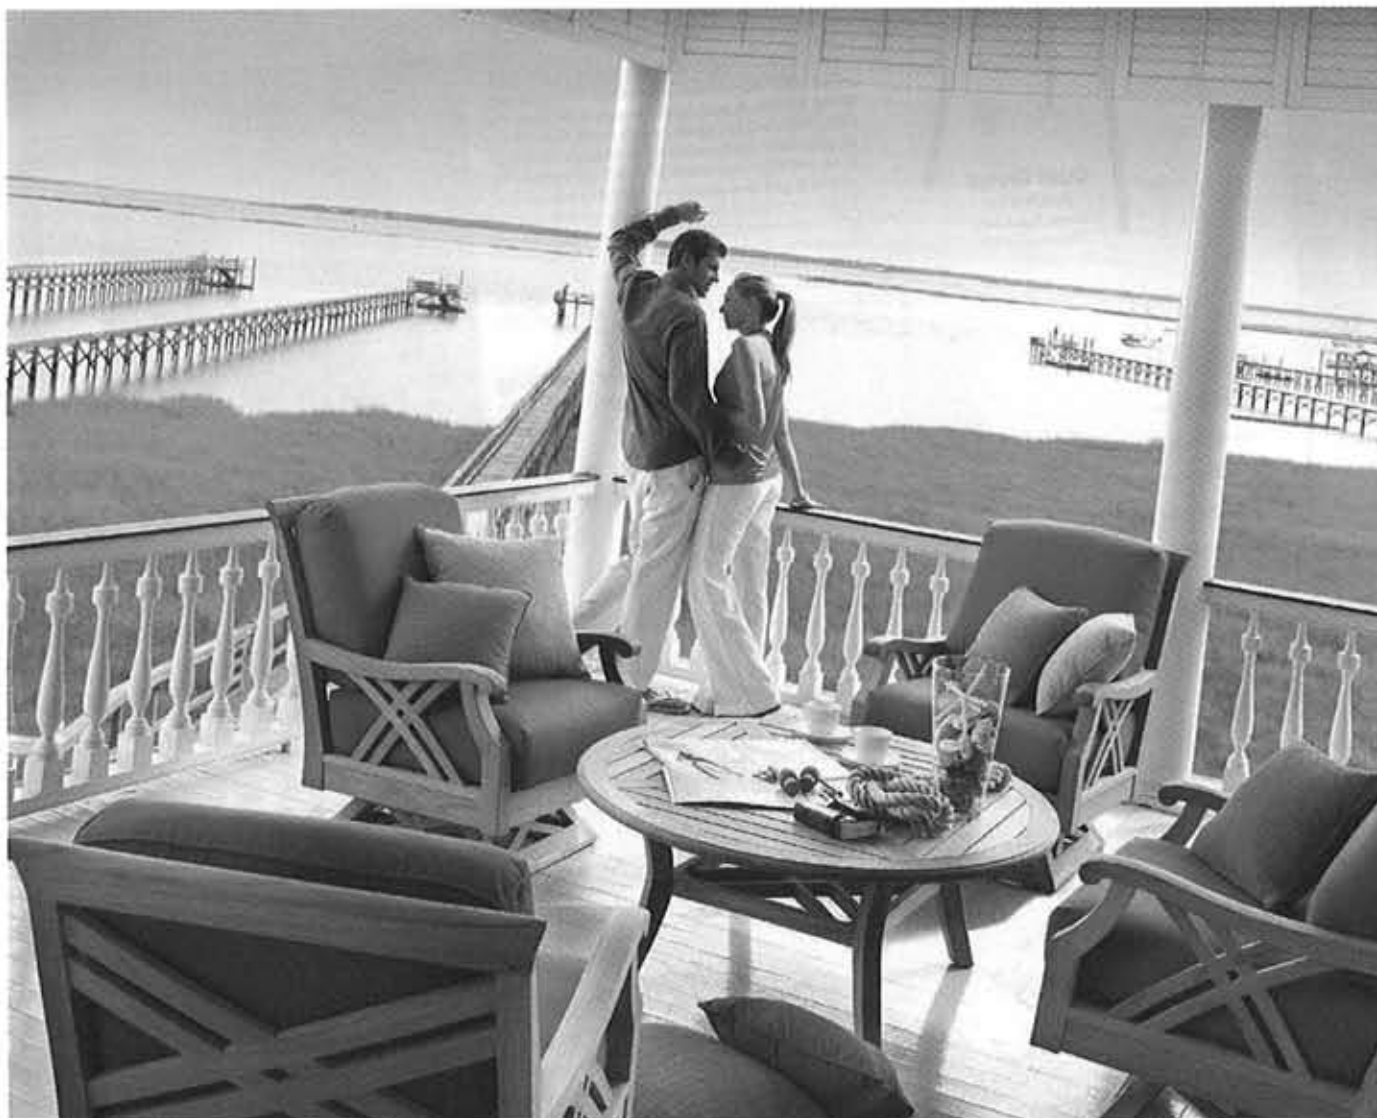

OUTDOOR STYLE

Homecrest
Outdoor Living
Havenhill
Dual Motion
Loveseat

La-Z-Boy Outdoor Select
Lakeland Recliner

Designed to **Move**

ALLOWING CONSUMERS to rock and recline or swivel and swing, casual furnishings and accessories that incorporate motion appear in a growing number of styles. Comfort, versatility and hidden mechanisms are big selling points for the category. – CINDE W. INGRAM

Gloster
Halifax Swivel Rocker Armchair

Designer Wicker & Rattan
Chesapeake Swivel Rocker

Agio
Raffles Swivel Glider