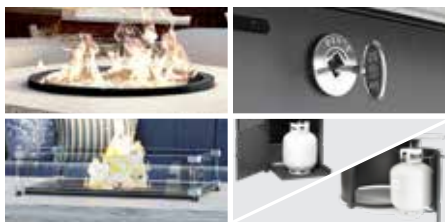

FIRE TABLE FEATURES + ACCESSORIES

Square + Rectangular Bases: Each fire table comes standard with a 12" x 24" rectangular or 20" round 65,000 BTU stainless steel black powder-coated burner, external key valve, match-light ignition, 20 lbs of fire jewelry, and a black 3/4" fire burner riser. The burner is available as either Liquid Propane (XXX-JLP) or Natural Gas (XXX-JNG)—if one is not selected, the burner will default to the Liquid Propane option. Used with 42" square, 32" x 50", 32" x 52", 36" x 60", and 36" x 63" rectangular tops.

Round Bases: Each fire table comes standard with a 20" round 65,000 BTU stainless steel black powder-coated burner, external key valve, match-light ignition, 20 lbs of fire jewelry, and a black 3/4" fire burner riser. The burner is available as either Liquid Propane (XXX-JLP) or Natural Gas (XXX-JNG)—if one is not selected, the burner will default to the Liquid Propane option. Used with 42", 48", and 54" round tops.