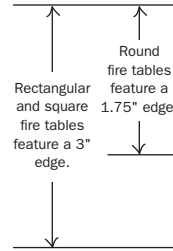

AVAILABLE TOP COLORS

Note: Each top is individually handcrafted and will vary in color. Colors are representations, refer to an actual sample.

3" STRAIGHT EDGE PROFILE
SHOWN IN CHAR

FIRE TABLES

Note: Each fire table comes standard with a 12" x 24" rectangular or 20" round 65,000 BTU stainless steel black powder-coated burner, external key valve, match-light ignition, 20 lbs of fire jewelry (select one or two colors), and a black 3/4" fire burner riser. The burner is available as either Liquid Propane (XXX-JLP) or Natural Gas (XXX-JNG)—if one is not selected, the burner will default to the Liquid Propane option. The square and rectangular fire tables feature a 3" straight edge profile and the round fire tables feature a 1.75" straight edge profile.