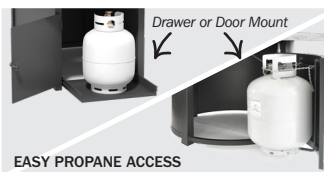

BURNER RISER

EASY PROPANE ACCESS