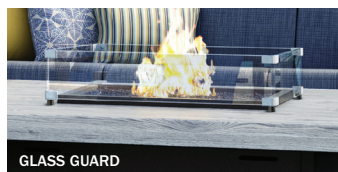

EASY PROPANE ACCESS

GLASS GUARD