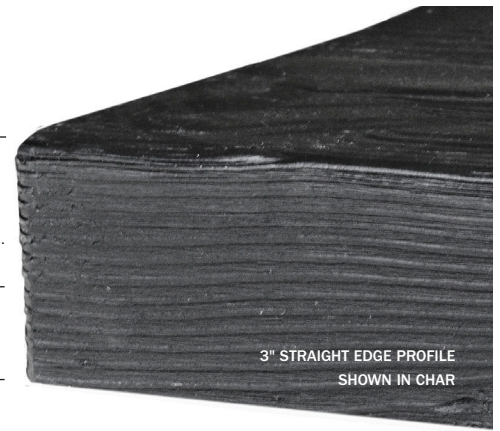

TIMBER FIRE TABLES

NATURAL SERIES

HOMECREST™
OUTDOOR LIVING

Made in the USA • www.homecrest.com

Individually handcrafted and cast from beautiful reclaimed wood tables, our Timber fire tables look incredibly realistic. Our Timber tops are made with extremely durable materials, allowing them to withstand even the toughest weather conditions. Homecrest fire tables offer a powerful burner (up to 65,000 BTUs) and come standard with your choice of fire jewelry, as well as a secure key and black 3/4" aluminum fire burner riser.

AVAILABLE TOP COLORS

Note: Each top is individually handcrafted and will vary in color. Colors are representations, refer to an actual sample.

3" STRAIGHT EDGE PROFILE
SHOWN IN CHAR

FIRE TABLES

Note: Each fire table comes standard with a 12" x 24" rectangular or 20" round 65,000 BTU stainless steel black powder-coated burner, external key valve, match-light ignition, 20 lbs of fire jewelry (select one or two colors), and a black 3/4" fire burner riser. The burner is available as either Liquid Propane (XXX-JLP) or Natural Gas (XXX-JNG)—if one is not selected, the burner will default to the Liquid Propane option. The square and rectangular fire tables feature a 3" straight edge profile and the round fire tables feature a 1.75" straight edge profile.